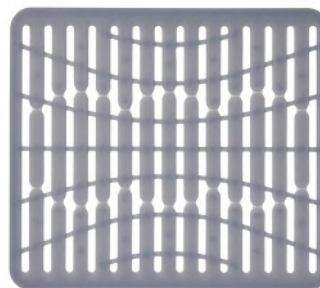

Silicone Sink Mat - Small

13138100

- Soft silicone is PVC-free and provides cushion to protect sink, glasses and dishes from scratching and chipping
- Feet elevate mat to allow for water flow and aeration
- Pattern allows for cutting a hole to accommodate most drain openings