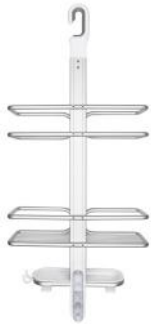

13136500

- StrongHold hook securely grips shower head
- Trays are removable for easy cleaning
- Pvc-free suction cups for added stability

3 Tier Aluminum Shower Caddy

13208800

- Rust-proof anodized aluminum frame and shelves keep your shower clean and organized. Fully clean and dry surface before application
- Non-slip hook securely grips shower head and can be installed tool-free from below. No climbing necessary!
- Large-capacity baskets feature wide, flat wires that remain sturdy even when full of heavy bottles. For best results, use on smooth glazed surfaces, mirrors or glass. Not recommended for use with textured or porous surfaces including some stone, acrylic or metal