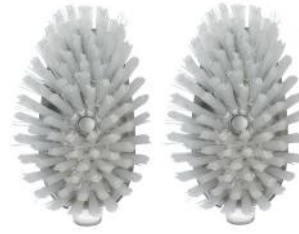

Steel Soap Dispensing Dish Brush

1068584

- No-leak, no-mess soap dispensing
- Durable nylon bristles easily scrub away baked-on food and are safe for non-stick cookware
- Can be replaced with brush, sponge or scrub heads

Steel Soap Dispensing Dish Brush Refill

1071817

- Two-pack of refills fit Soap Squirting Sponge, Scrub and Brush
- Brush head features durable nylon bristles that easily scrub away baked-on food and are safe for non-stick cookware
- Built-in scraper

Soap Dispensing Dish Sponge

1062327

- No-leak, no-mess soap dispensing
- Antibacterial FreshCel scrub is safe for non-stick cookware
- Can be replaced with sponge, scrub or brush heads