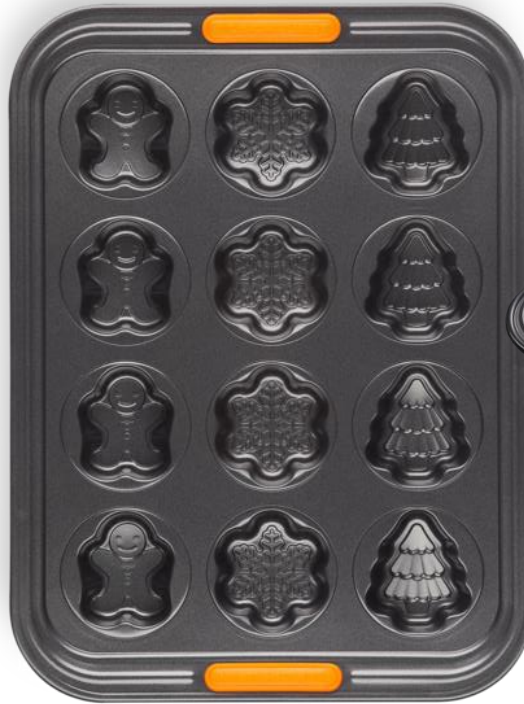

Set of 4 350ml Mugs

Limited Editions Food is Love Collection

Food is Love takes inspiration from the trends of slow living and self-care to celebrate the role of food at the heart of the home.

With a hearty, warm colour palette consisting of classic *Volcanic*, stylish *Satin Black*, *NEW Meringue* and *Deep Teal*, the campaign marries the natural and the sophisticated for a sense of discrete luxury in the home.

Limited Editions Food is Love Collection

**Square Dish with Lid
23cm**

**Square Gratin Dish
23cm**

**Rectangular Dish
35cm**

**Lion Head Bowl
11cm**

Limited Editions Food is Love Collection

**Set of 5 Measuring
Spoons**

**12 Cup Holiday Cakelet
Tray**