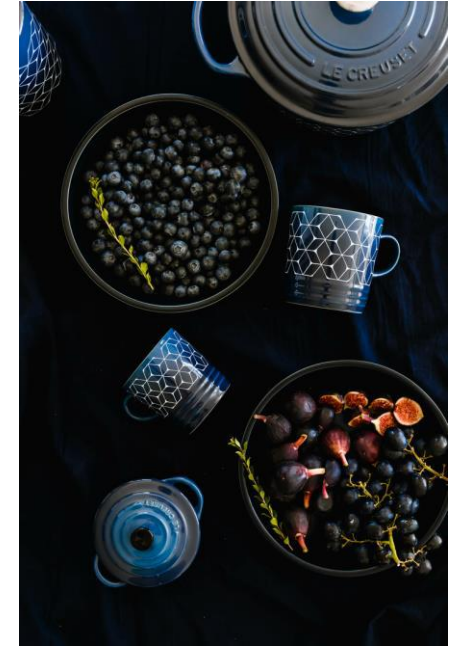

Coffee Pot with Metal Press