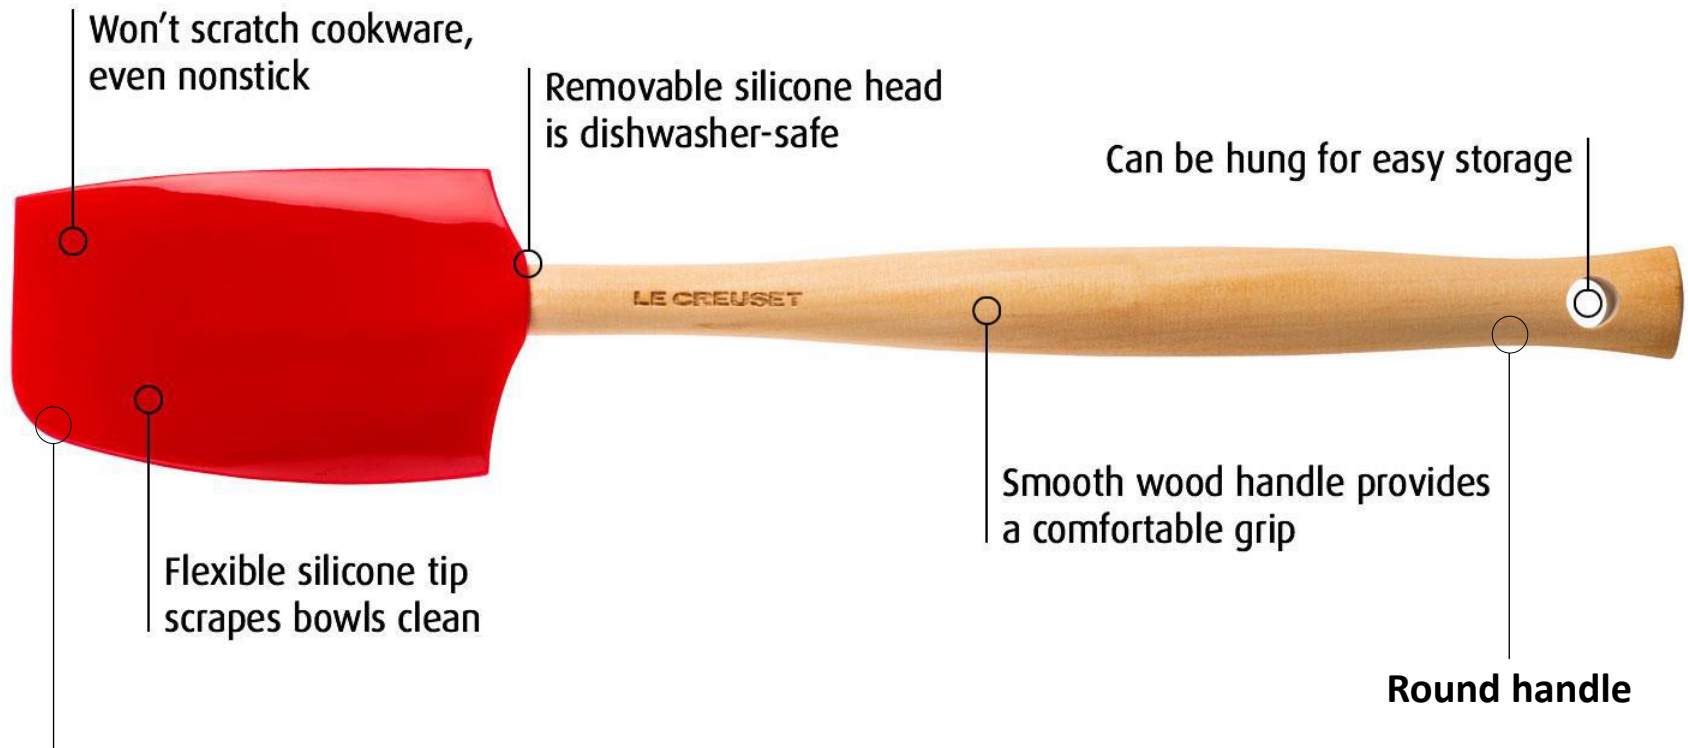

NEW Craft Silicone Collection

Different shaped edges to clean every bowl, pot and pan