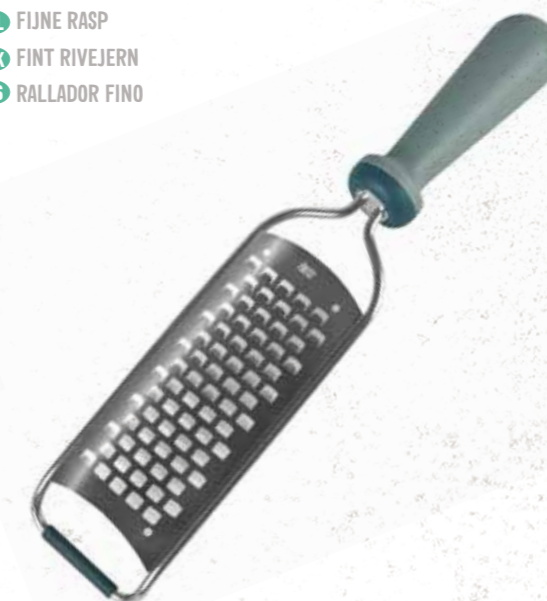

COARSE GRATER

Code: JK9200 Pack Quantity: 6 Packaging: Hanging Card
Barcode: 011268 861772

- **F** RÂPE POUR COPEAUX FINS
- **D** FEINE REIBE
- **NL** FIJNE RASP
- **DK** FINT RIVEJERN
- **ES** RALLADOR FINO