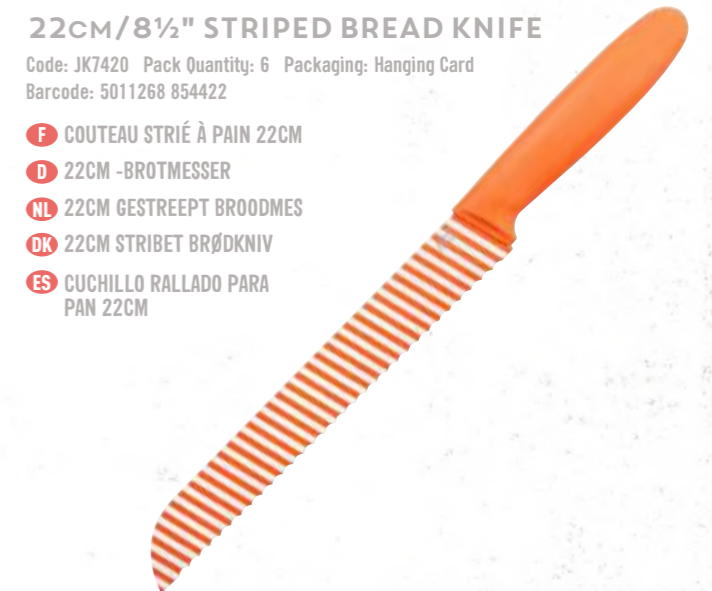

19CM/7½" STRIPED CHEFS KNIFE

Code: JK7320 Pack Quantity: 6 Packaging: Hanging Card
Barcode: 5011268 854392

- F** COUPEAU STRIÉ DE CHEF 19CM
- D** 19CM KOCHMESSER
- NL** 19CM GESTREEPT KOKSMES
- DK** 19CM STRIBET KOKKEKNIV
- ES** CUCHILLO RALLADO PARA CHEF 19CM

22CM/8½" STRIPED BREAD KNIFE

Code: JK7420 Pack Quantity: 6 Packaging: Hanging Card
Barcode: 5011268 854422

- F** COUPEAU STRIÉ À PAIN 22CM
- D** 22CM -BROTMESSER
- NL** 22CM GESTREEPT BROODMES
- DK** 22CM STRIBET BRØDKNIV
- ES** CUCHILLO RALLADO PARA PAN 22CM