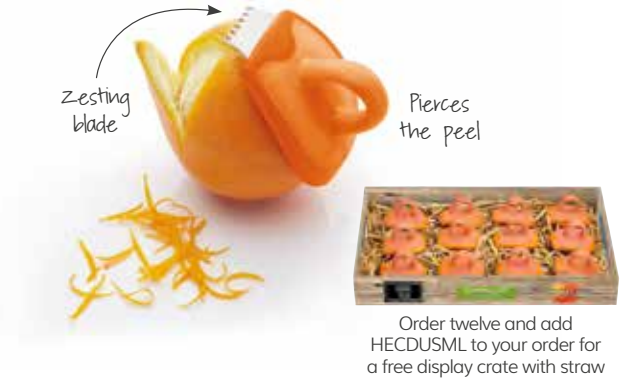

## KitchenCraft Healthy Eating Soft Grip Zester

With a stainless steel head and a soft grip, non-slip handle. Carded. KCHEZEST

Order twenty-four and add HECDUSML to your order for a free display crate with straw

## KitchenCraft Healthy Eating Two in One Orange Peeler and Zester

Pierces and splits orange peel for easy peeling with an additional stainless steel zesting head and easy to hold finger gripper. Carded. KCHEOP