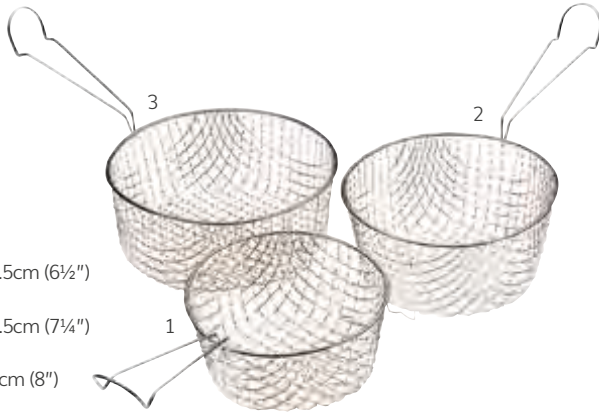

KitchenCraft Frying Baskets

To fit in 18cm, 20cm and 22cm pans. Tagged.

1. Frying basket – 16.5cm (6½")
  KCBASKET7
2. Frying basket – 18.5cm (7¼")
  KCBASKET8
3. Frying basket – 20cm (8")
  KCBASKET9