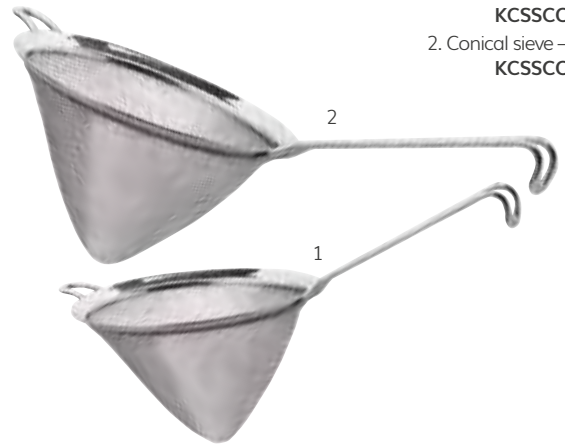

KitchenCraft Stainless Steel Fine Mesh Round Sieve Set

Set of three – 8cm, 14cm and 20cm. Carded.

KCSIEVESET

KitchenCraft Sweetly Does It Stainless Steel Assorted Sieve Set

A set of three – super fine, fine and medium stainless steel mesh with lipped resting prongs. Blister carded.

SDISIFT3PC

KitchenCraft Stainless Steel Mesh Round Sieves

A set of three assorted sized sieves (8cm, 12.5cm and 18cm) with stainless steel fine mesh centres. Carded.

KCSTRAINSET

Stainless steel

KitchenCraft Stainless Steel Fine Mesh Conical Sieves

With highly polished rims and handles and lipped hanging ends. Tagged.

1. Conical sieve – 15cm
  KCSSCON150
2. Conical sieve – 18cm
  KCSSCON180

KitchenCraft Round Plastic Sieves

With plastic heat resistant handles and woven heat resistant mesh. Dishwasher safe. Tagged.

1. Sieve – 7cm
  KCSTRPL70
2. Sieve – 12cm
  KCSTRPL120
3. Sieve – 15cm
  KCSTRPL150
4. Sieve – 18cm
  KCSTRPL180

KitchenCraft Stainless Steel Round Sieves

With stainless steel mesh, handles and twin bowl rests. Tagged.

Stainless steel

1. Strainer – 14cm
  KCSTRAIN14SS
2. Strainer – 16cm
  KCSTRAIN16SS
3. Strainer – 18cm
  KCSTRAIN18SS
4. Strainer – 20cm
  KCSTRAIN20SS
5. Strainer – 25cm
  KCSTRAIN25SS