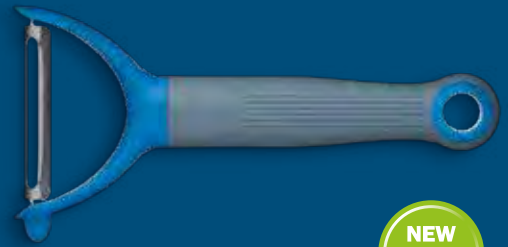

REDEFINING ESSENTIAL GADGETS