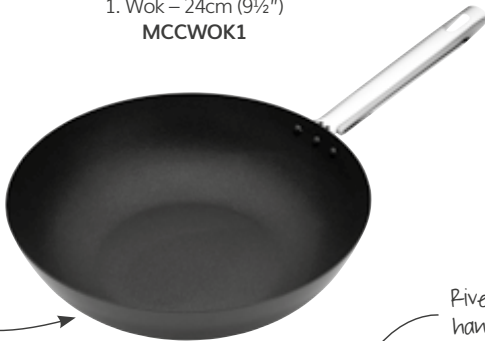

Durable non-stick suitable for use with metal utensils

1. Wok – 24cm (9½")  
MCCWOK1

Induction safe

2. Wok – 30cm (12")  
MCCWOK2

Side helper handle

3. Wok – 35.5cm (14")  
MCCWOK3

**10** YEAR GUARANTEE