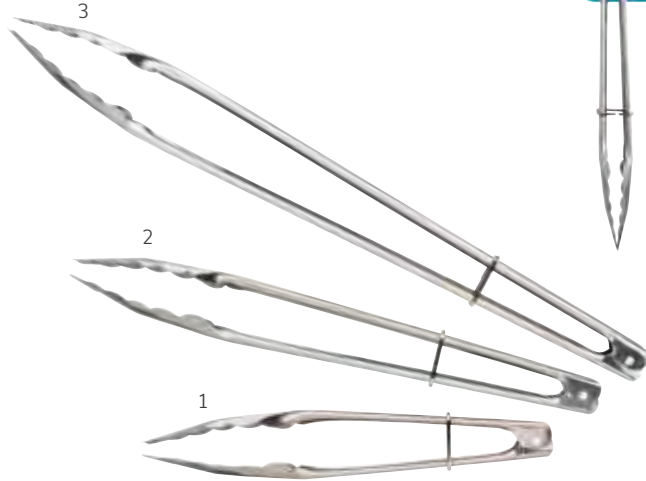

Tongs

KitchenCraft Standard Stainless Steel Food Tongs

With locking rings.
Carded.

1. Tongs – 23cm
KCTONGS23   2. Tongs – 30cm
KCTONGS30   3. Tongs – 40cm
KCTONGS40