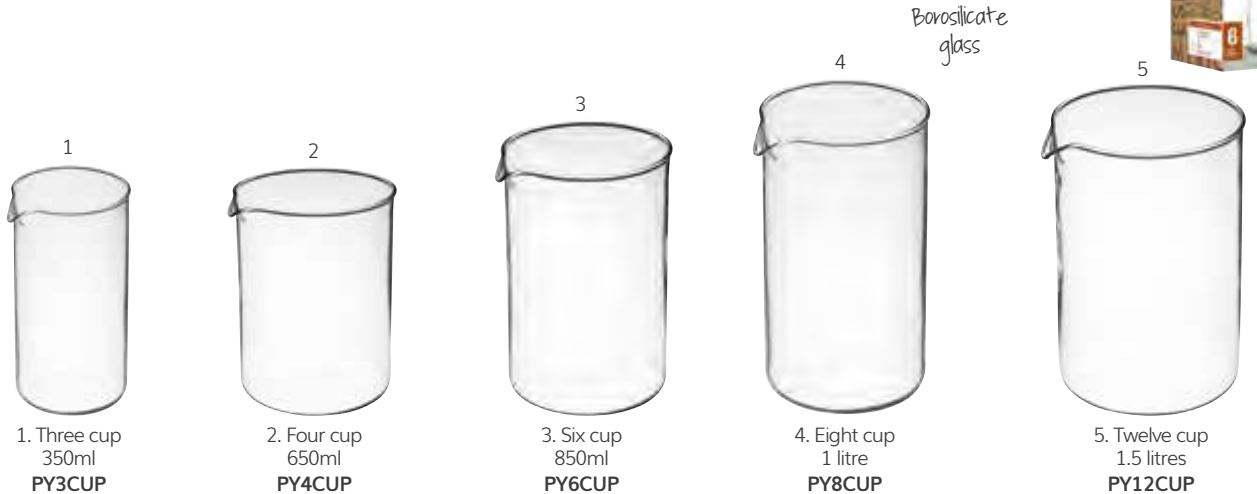

KitchenCraft Le'Xpress Replacement Glass Jugs

Heat resistant borosilicate glass. To fit most three, four, six, eight and twelve cup cafetieres. Display boxed.