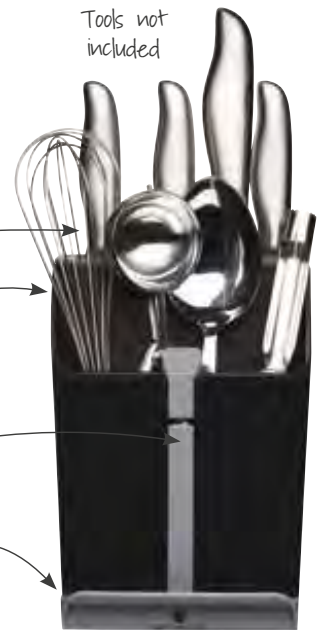

MasterClass Smart Space Multi-function Utensil Holder

Knife block with a built-in ceramic knife sharpener, spoon rest and utensil storage compartment. 15cm x 14cm x 20.5cm. Labelled. MCSPSUTENSIL

Tools not included

Knife slots
Utensil storage compartment

Built-in ceramic knife sharpener

Built-in spoon rest