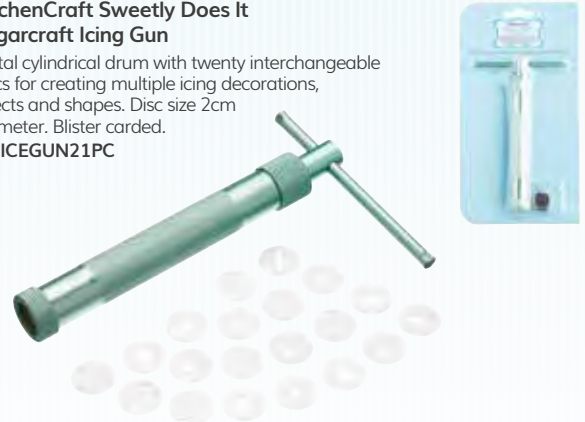

KitchenCraft Sweetly Does It Sugarcraft Icing Gun

Metal cylindrical drum with twenty interchangeable discs for creating multiple icing decorations, effects and shapes. Disc size 2cm diameter. Blister carded.

SDIICEGUN21PC