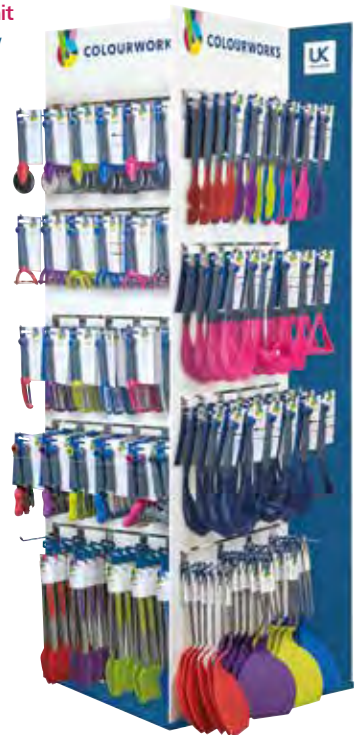

Colourworks Retail Display Unit

All gadgets fit perfectly with our new tool collection for an immediate instore tool and gadget zone. See page 10 for full details. 58.5cm x 58.5cm x 175cm CWSTAND