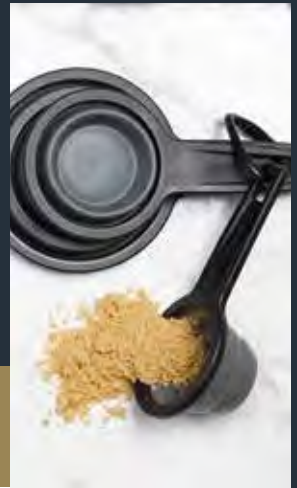

MASTERCLASS SMARTSPACE

WEIGHING & MEASURING