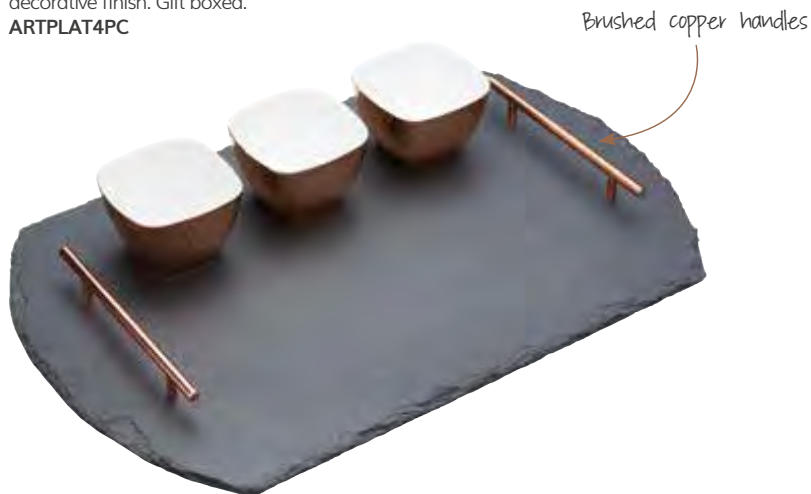

Artesà Four Piece Serving Set

A 55cm x 36cm natural slate platter with brushed copper coloured handles and three 10cm porcelain bowls with a hammered copper coloured decorative finish. Gift boxed.

ARTPLAT4PC