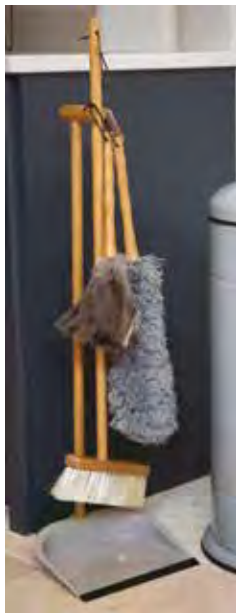

KitchenCraft Living Nostalgia Upright Dustpan and Brush

A steel dustpan with a flexible front rubber lip, for effective dust collection, together with a long handled brush with non-scratch bristles and a bamboo wood handle. 25.5cm x 23cm x 99cm. Tagged. LNPBSETTALL