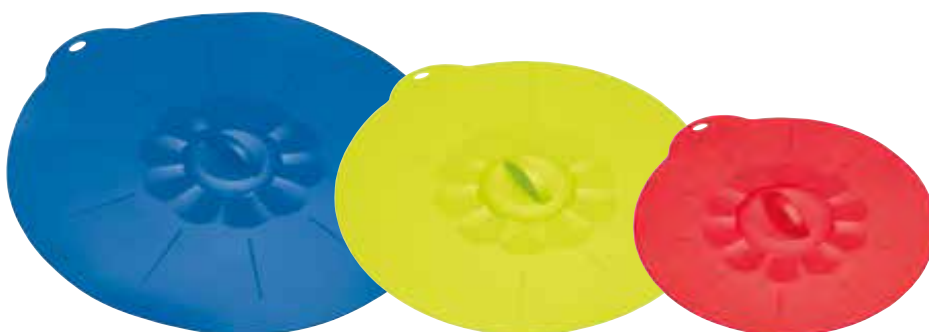

Colourworks Brights Silicone Bowl Covers

A set of three assorted sized and coloured, flexible silicone lids. The lids vacuum seal to any smooth surface, perfect for covering saucepans, woks and frypans. Heat resistant to 220°C. Three sizes to fit 21cm, 27cm and 31.5cm pans. Sleeved.

CWBCOVER3PC

**NEW
COLOURS**

*Seals in heat
during cooking,
steaming and
reheating*