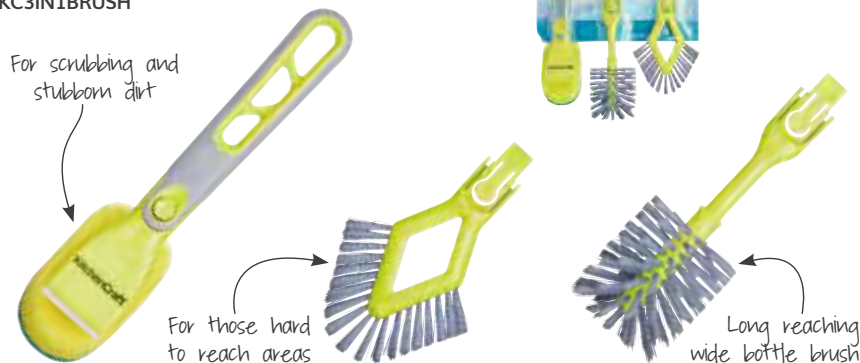

Cleaning Solutions

KitchenCraft Three in One Cleaning Brush Set

Set of three interchangeable brush heads to use with a detachable handle. Carded.

KC3IN1BRUSH