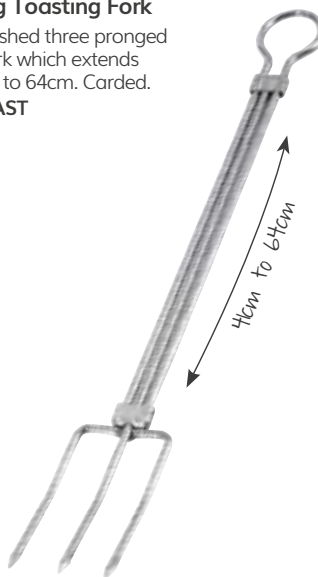

KitchenCraft Stainless Steel Extending Toasting Fork

Deluxe polished three pronged toasting fork which extends from 41cm to 64cm. Carded. KCEXTTOAST

KitchenCraft Toaster Bags

Pack of two non-stick reusable bags for making toasted sandwiches in the toaster. Sleeved. TOASTABAG