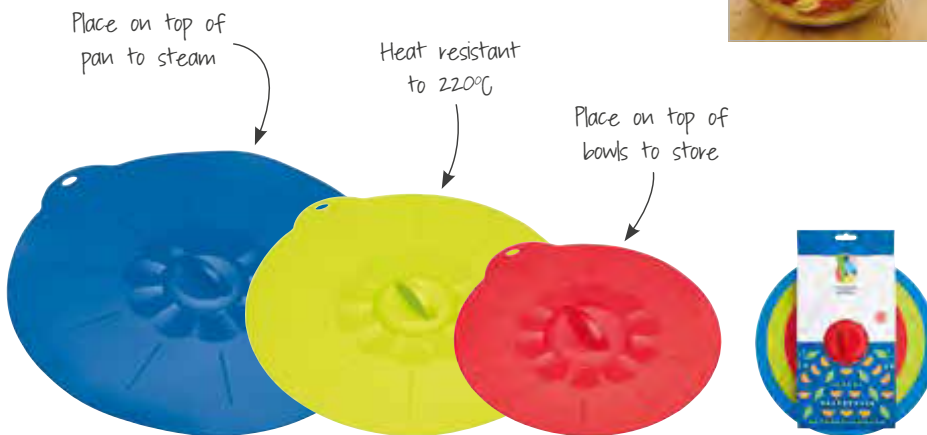

Colourworks Brights 24cm Non-Stick Crêpe Pans

Classic shaped crêpe pans with a non-stick interior and printed crêpe recipe on the outside base of each pan. Labeled.

Colourworks Brights Nesting Silicone Trivets

Set of four trivets in 18cm, 15.5cm, 13cm and 10.5cm diameters. Heat resistant to 260°C. Acetate display boxed.

CWTRIVETPK4

Colourworks Brights 38cm Pan Protectors / Separators

Set of four cushioned pads with a non-slip coating for protecting pan exteriors and interiors when stacked. Sleeved.

CWPANPROTPK4

Colourworks Brights Assorted Silicone Handled Skewers

Set of four skewers with metal rods and heat resistant silicone ends in assorted colours. Length 30.5cm. Carded.

CWSKEWASTD

Colourworks Brights Silicone Bowl Pan Covers

Set of three assorted coloured and sized (33cm, 28cm and 22.5cm diameter) lids which form an airtight seal when placed on top of bowls and pans. Sleeved.

CWBCOVER3PC