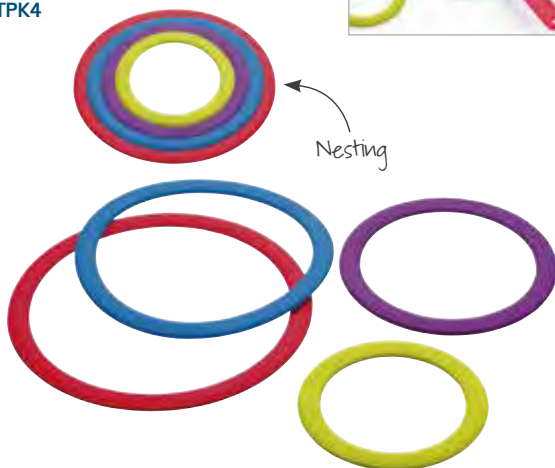

## Colourworks Brights 24cm Non-Stick Crêpe Pans

Classic shaped crêpe pans with a non-stick interior and printed crêpe recipe on the outside base of each pan. Labeled.

## Colourworks Brights Nesting Silicone Trivets

Set of four trivets in 18cm, 15.5cm, 13cm and 10.5cm diameters. Heat resistant to 260°C. Acetate display boxed.

CWTRIVETPK4

## Colourworks Brights Assorted Silicone Handled Skewers

Set of four skewers with metal rods and heat resistant silicone ends in assorted colours. Length 30.5cm. Carded.

CWSKEWASTD