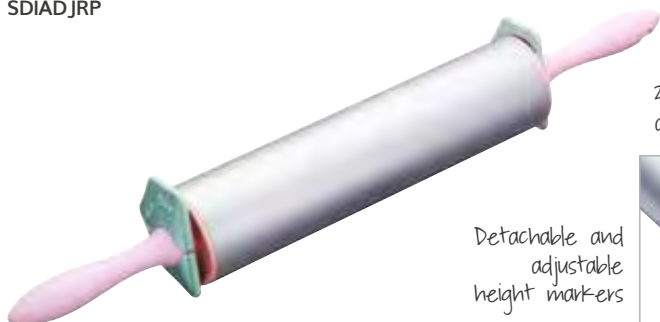

KitchenCraft Sweetly Does It 48cm Non-Stick Adjustable Revolving Rolling Pin

Steel non-stick roller with twin nylon handles and detachable height markers. Carded.

SDIADJRP

2mm, 4mm, 6mm and 8mm heights

Detachable and adjustable height markers

KitchenCraft 23cm Beech Wood Mini Revolving Rolling Pin

Solid beech wood with revolving centre, perfectly sized for icing and pasta. Tagged.

KCMINIPIN