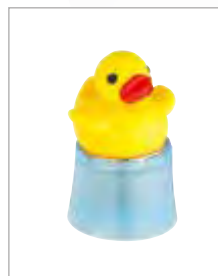

A counter top display with sixteen individually acetate boxed fun and colourful tea infusers. KCDUCKDISP

**KitchenCraft Le'Xpress Wooden Tea Box**

With six compartments for storing an assortment of tea sachets. With a classic style printed acrylic lid. 26cm x 17cm x 6cm. Labelled. KCLXTEABOX