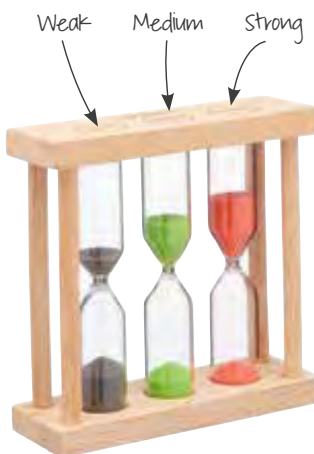

KitchenCraft Le'Xpress Tea Timer

A three section glass and sand timer to make weak, medium and strong brews. Gift boxed. KCLXTEATIME