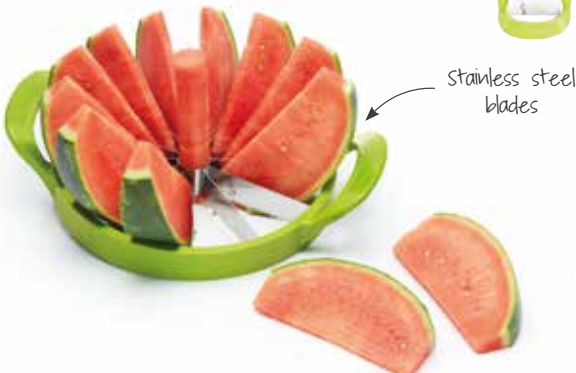

KitchenCraft Healthy Eating Soft Grip Grapefruit Knife

With a stainless steel blade and a soft grip, non-slip handle. Carded. **KCHEGK**

Order twenty-four and add HECDULRG to your order for a free display crate with straw

KitchenCraft Healthy Eating Two in One Citrus Reamer and Zester

Reaming tool has a slide out zester with stainless steel blade. Reassembles for easy storage. Display boxed. **KCHECITRUS**

KitchenCraft Healthy Eating Soft Grip Apple Corer and Wedger

Stainless steel blades core and simultaneously split the apple into eight wedges. With soft grip, non-slip handles for easy and safe use. Carded. **KCHEAPPLE**

Order twenty-four and add HECDULRG to your order for a free display crate with straw

KitchenCraft Healthy Eating Soft Grip Mango Pitter

Stainless steel blades remove the central stone to split the mango. With soft grip, non-slip handles for easy and safe use. Carded. **KCHEMANGO**

Order twenty-four and add HECDULRG to your order for a free display crate with straw

KitchenCraft Healthy Eating Soft Grip Giant / Melon Wedger

Stainless steel blades simultaneously split melons into twelve wedges. With soft grip, non-slip handles for easy and safe use. Carded. **KCHEMELON**

KitchenCraft Healthy Eating Magnetic Bag Clips

A pack of four assorted fruit patterned multi-purpose clips with integral magnets. Carded. **KCHEBAGCLIPP4**