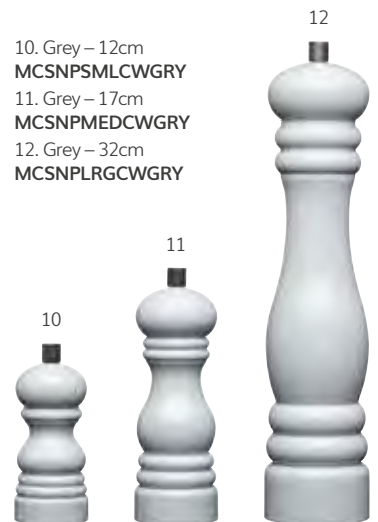

10. Grey – 12cm
  MCSNPSMLCWGRY
11. Grey – 17cm
  MCSNPMEDCWGRY
12. Grey – 32cm
  MCSNPLRGCWGRY