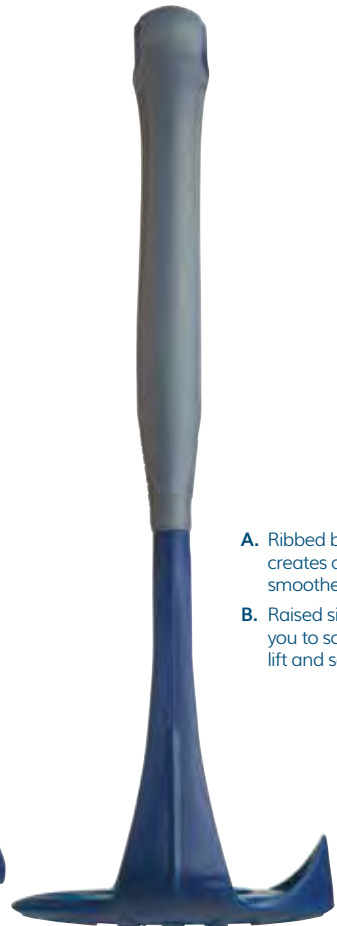

Duck Egg  
CWCLMASHBLU

Buttermilk  
CWCLMASHCRE

A.

B.

- A. Ribbed base creates a smoother mash.
- B. Raised side allows you to scoop, lift and serve.

**Colourworks Brights 29cm  
Multi-Function Silicone Swiper**