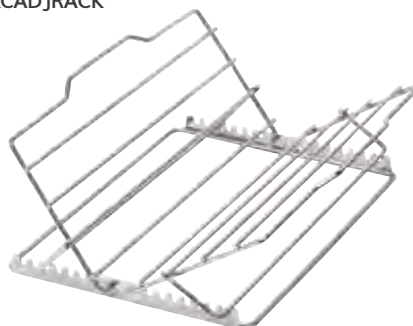

KitchenCraft Adjustable Roasting Rack

Adjusts to seven positions.
29cm x 27cm. Sleeved.

KCADJRACK