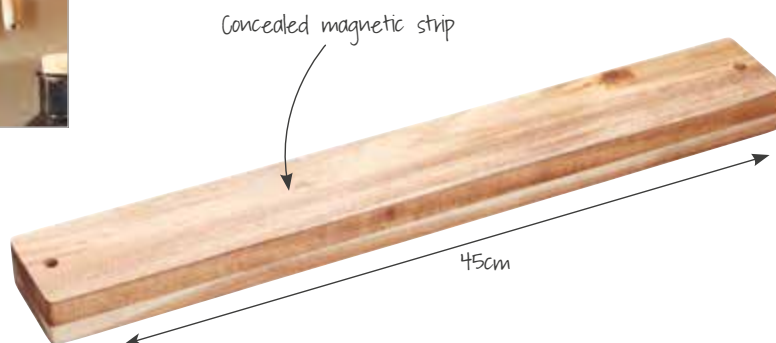

KitchenCraft Natural Elements Acacia Wood Magnetic Knife Rack

Acacia wood block housing a concealed magnetic strip for a clean, natural finish. Includes wall fixings.
45cm x 2.5cm x 6cm. Gift boxed.

NERACK