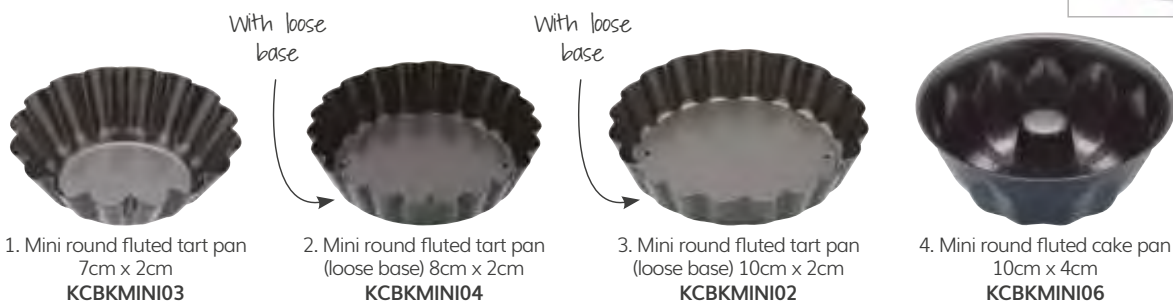

Featuring a heavy duty durable non-stick coating, all items are perfect for making a selection of popular small / bite size treats. Loose.

Mini size with durable non-stick coating

1. Mini round fluted tart pan 7cm x 2cm KCBKMINI03