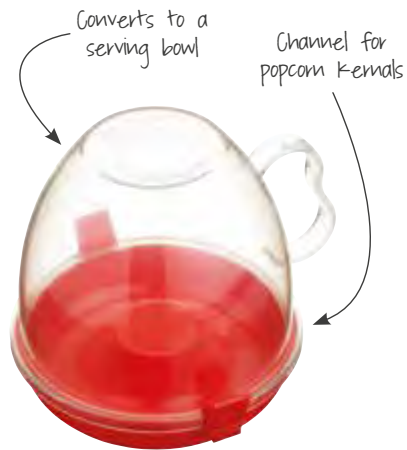

## KitchenCraft Microwave 1.1 Litre Popcorn Maker

With a secure tab lock lid which after cooking reverts to a single portion popcorn serving bowl complete with handle.

17cm x 16cm x 15cm.

Display boxed.

KCMPOPCORN