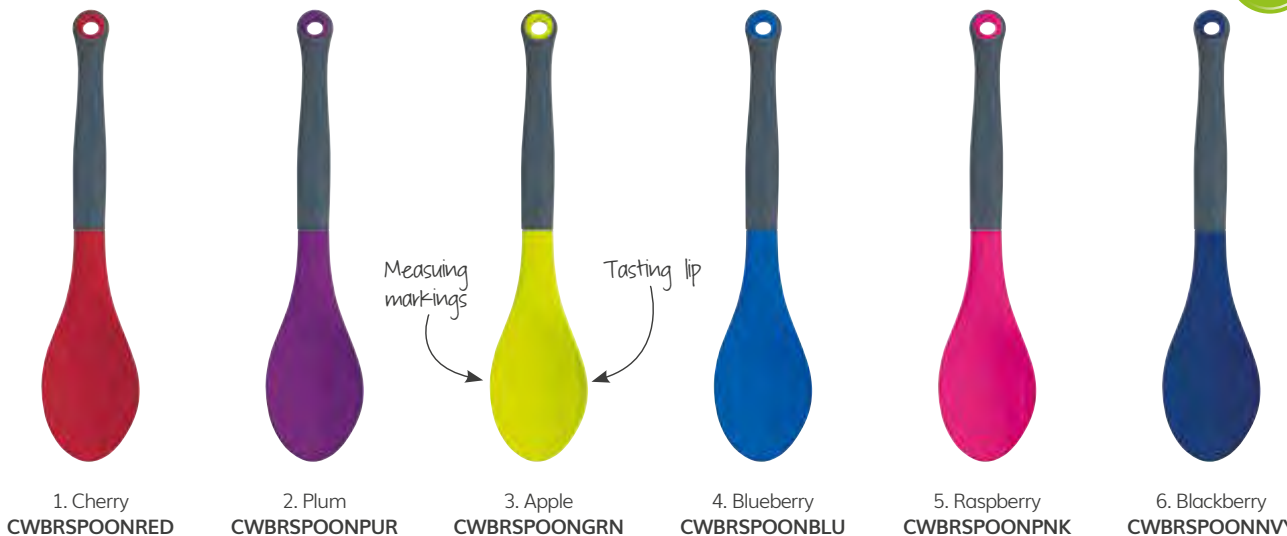

Colourworks Brights 29cm Multi-Function Silicone Cooking Spoons

With additional features including a side tasting lip and internal measure markings. Suitable for use on non-stick surfaces and heat resistant to 260°C. Carded.