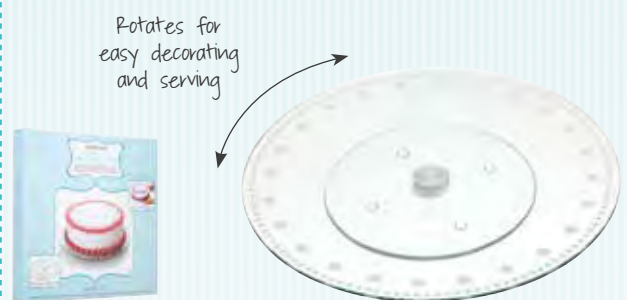

KitchenCraft Sweetly Does It 30cm Glass Revolving Cake Stand

Footed glass stand with a revolving centre plate for easy cake decorating and serving. Featuring a frosted motif. Gift boxed.

KCRCSTAND