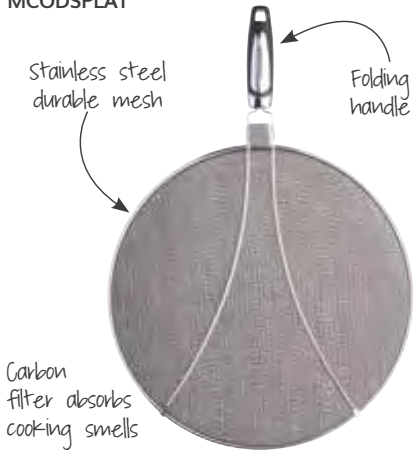

MasterClass Odour Absorbing 33cm Splatter Screen

With a carbon filter and stainless steel mesh to block both odours and splatters. Heat resistant, folding silicone handle. Sleeved. **MCODSPLAT**