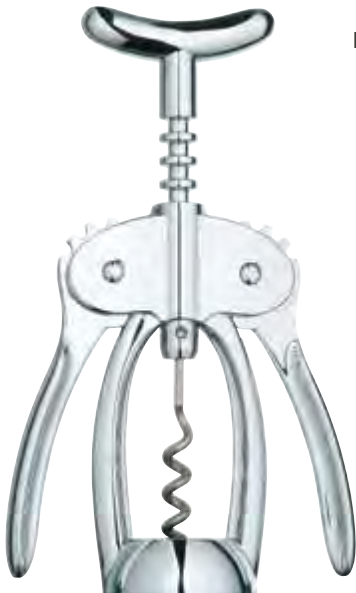

BarCraft Deluxe Cast Heavy Duty Wing Corkscrew

Double handled corkscrew with a mirror polish finish. Gift boxed.
KCBCCS