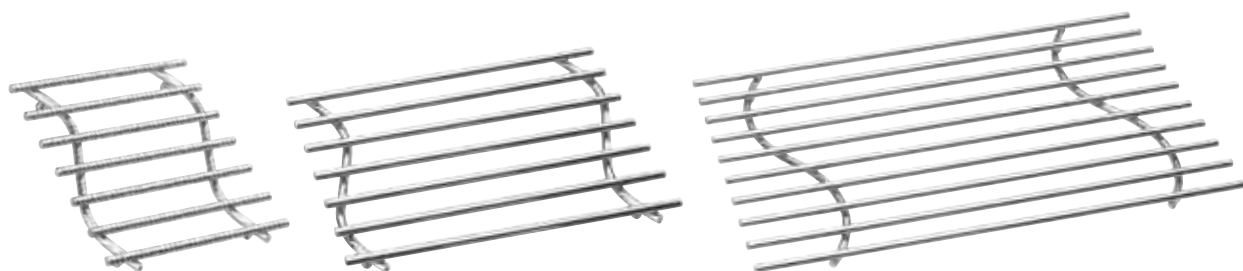

KitchenCraft Chrome Plated Heavy Duty Trivets

Tagged.

1. Trivet – 20cm x 17cm
KCTRIVET20

2. Trivet – 27cm x 20cm
KCTRIVET30

3. Trivet – 45cm x 30cm
KCTRIVET49

Colourworks Brights Silicone 22cm Folding Trivets

A counter top display with twelve assorted coloured trivets. Heat resistant to 210°C. Individually tagged.

CWTRIVFDDISP12

With folding arms