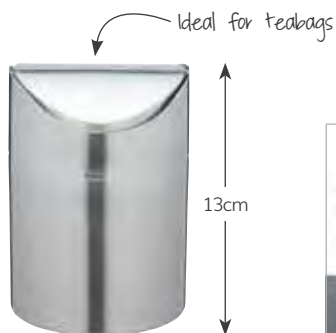

KitchenCraft Le'Xpress Stainless Steel Mini Bin

With a removable swing top, perfectly sized for counter top storage. 300ml capacity.
9.5cm x 9cm x 13cm.
Gift boxed.

KCLXMINIBIN