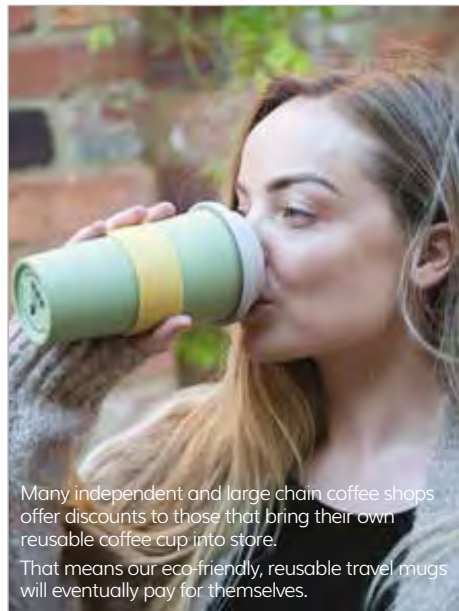

Many independent and large chain coffee shops offer discounts to those that bring their own reusable coffee cup into store. That means our eco-friendly, reusable travel mugs will eventually pay for themselves.