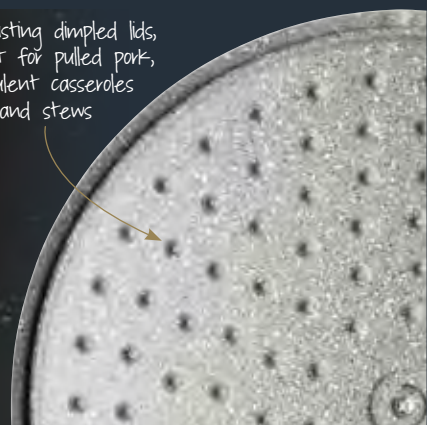

4. Casserole dish – 20cm
2.5 litre capacity
MCMCRD20

See page 201

GLASS LIDS AVAILABLE TO PURCHASE SEPARATELY... FIT PERFECTLY AND LET YOU VIEW THE CONTENTS