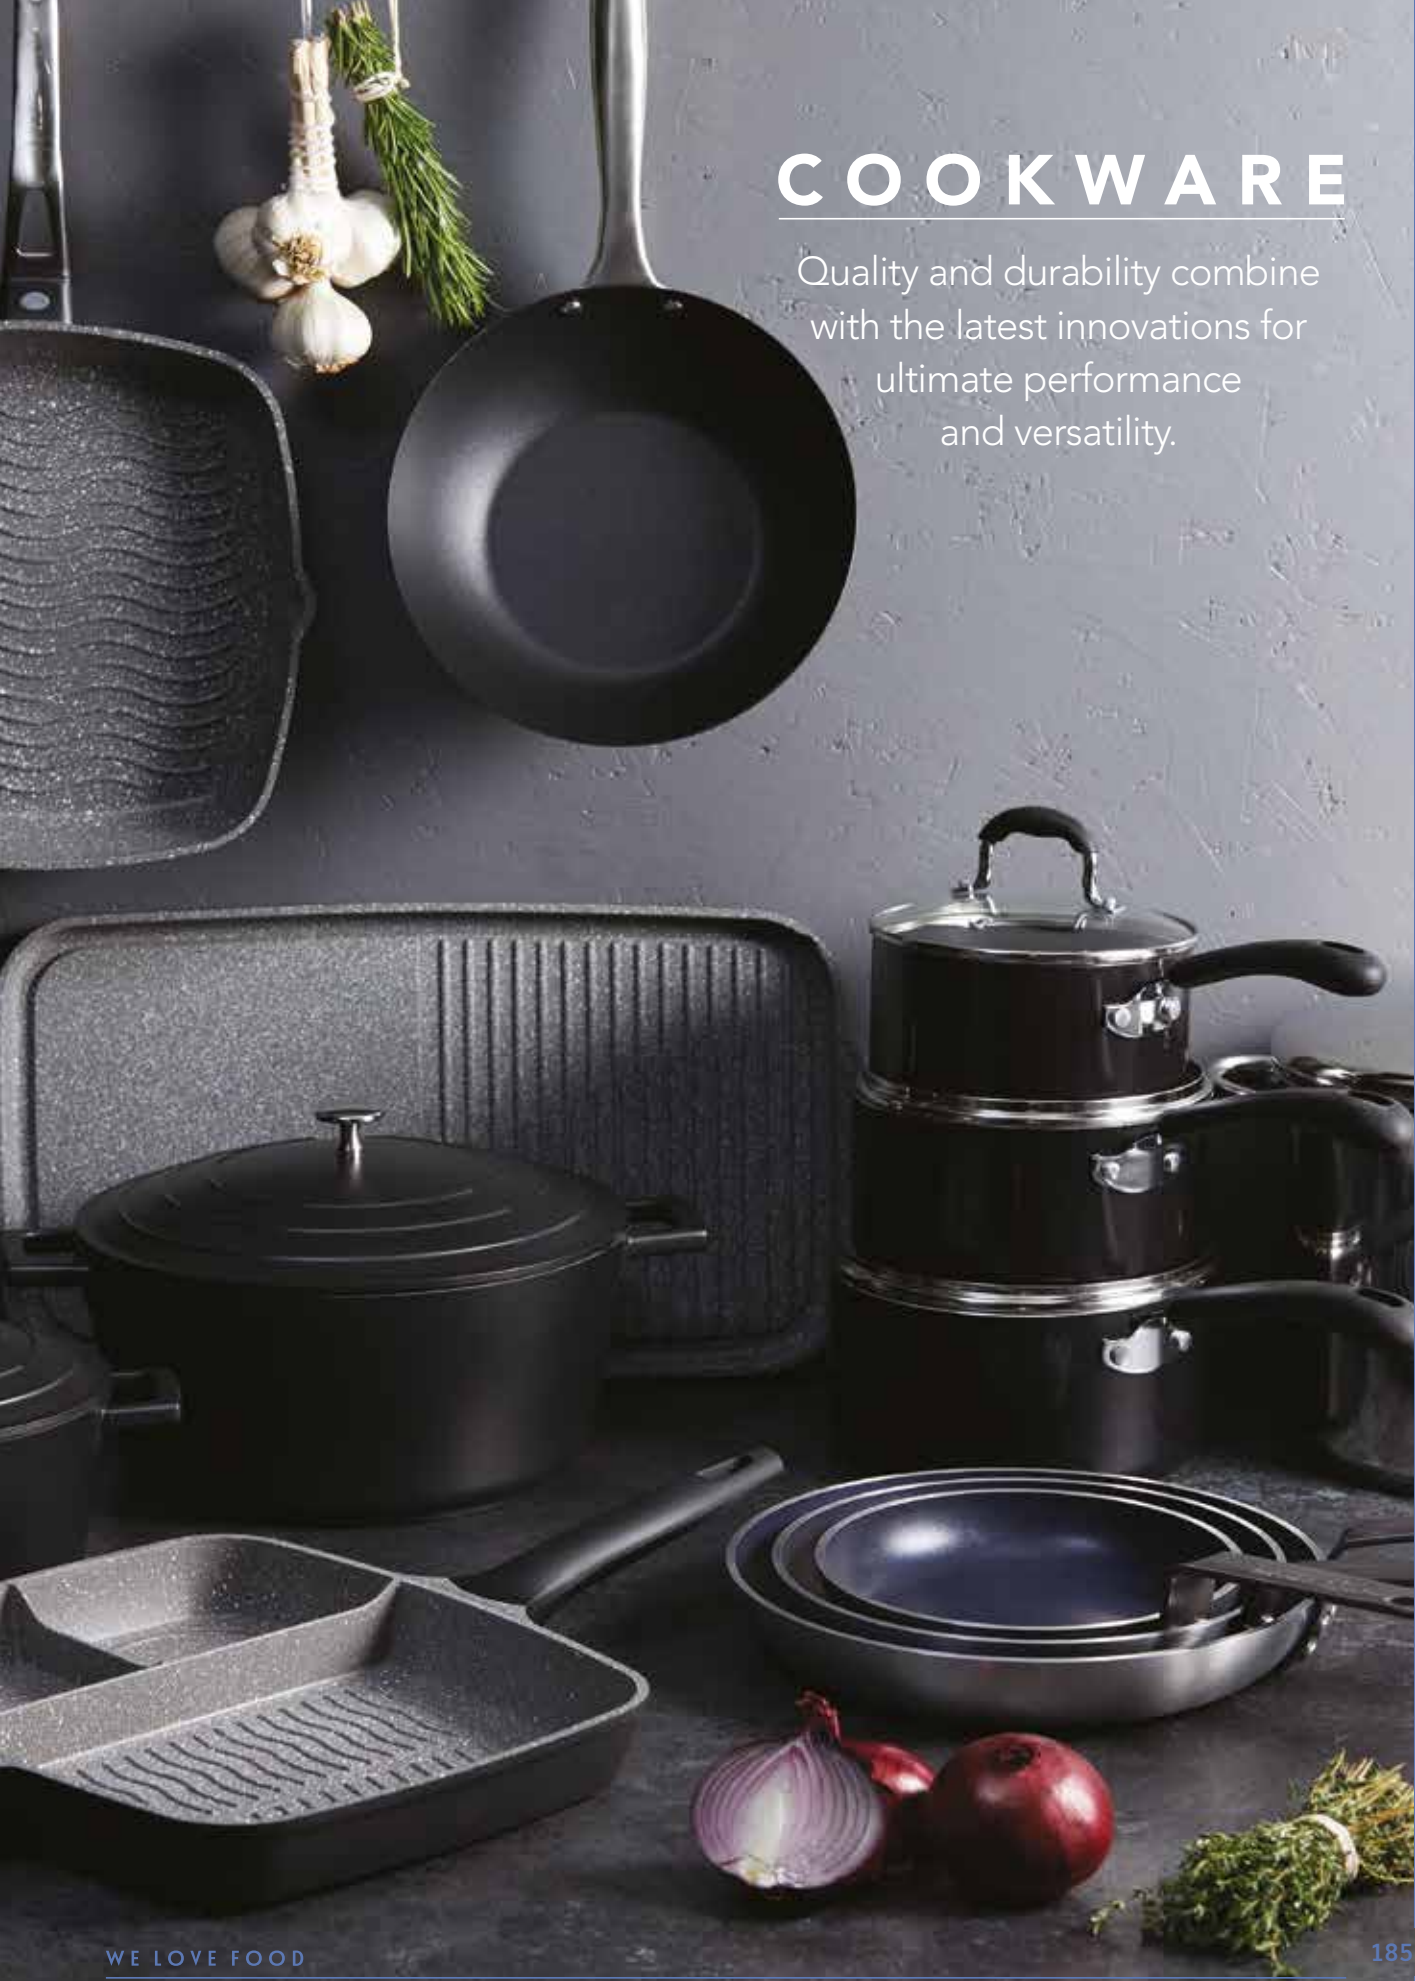

COOKWARE

Quality and durability combine with the latest innovations for ultimate performance and versatility.