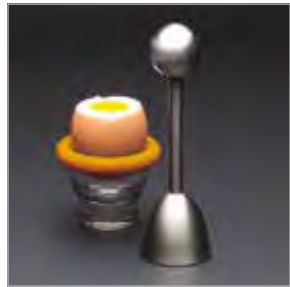

MasterClass Stainless Steel Spring Loaded Egg Topper

Pull and release handle action transfers force, cutting the egg top in a perfect circle with no shell residue. Display boxed. MCEGGTOP