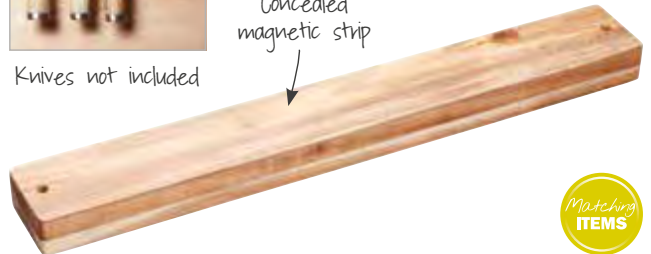

KitchenCraft Natural Elements Acacia Wood Magnetic Knife Rack

Acacia wood block housing a concealed magnetic strip for a clean, natural finish. Includes wall fixings. 45cm x 2.5cm x 6cm. Gift boxed.
NERACK

Concealed magnetic strip