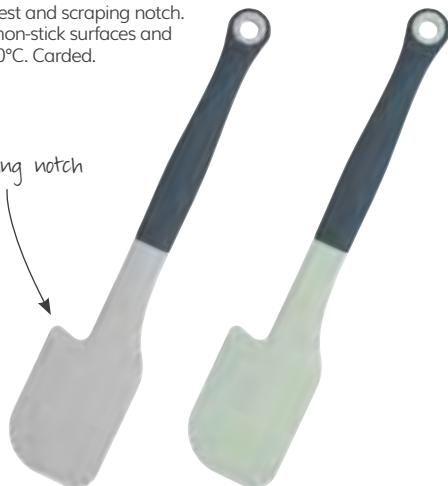

1. Oyster
CWCLSPATGRY

2. Duck egg
CWCLSPATBLU