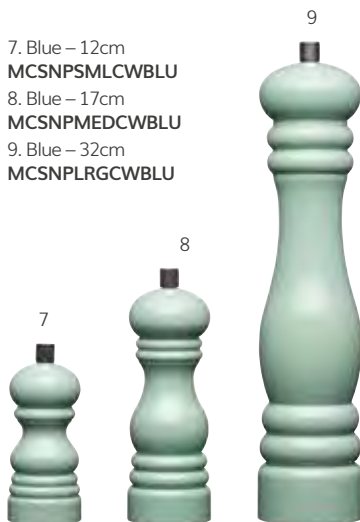

7. Blue – 12cm
  MCSNPSMLCWBLU
8. Blue – 17cm
  MCSNPMEDCWBLU
9. Blue – 32cm
  MCSNPLRGCWBLU