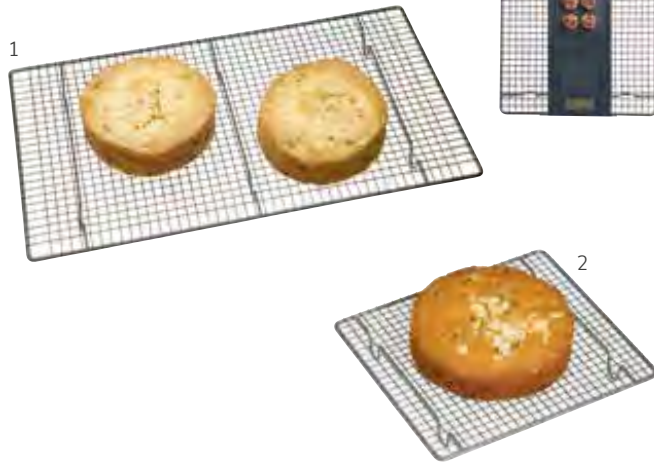

2. Square tray – 23cm x 26cm
KCMCCAKE26

MasterClass Non-Stick Coated Heavy Duty Cake Cooling Trays

Sleeved.

1. Oblong tray – 46cm x 26cm
KCMCCAKE46