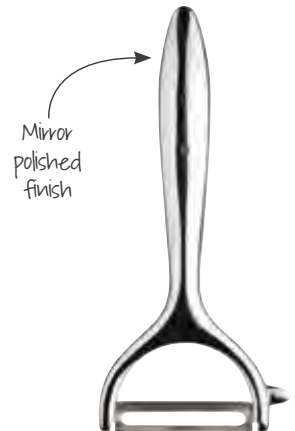

3. Swivel 'Y' shaped peeler
KCMCYP