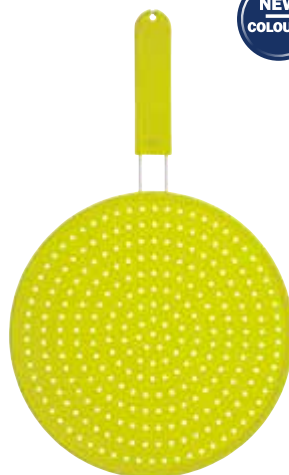

2. Splatter screen – green
CWSPLATTERGRN

KitchenCraft 31cm Splatter Guard / Lid

With a non-stick coating. Sleeved.
KCSPLATLID