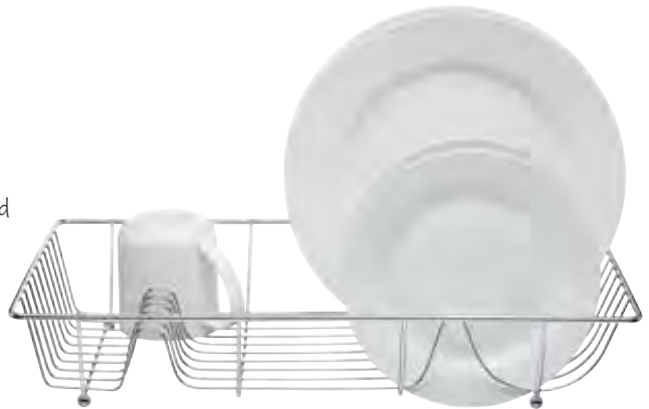

Ceramics not included

2. Large drainer
48cm x 33cm x 8.5cm
KCDISHCP

KitchenCraft Industrial Kitchen Anti-Rust Wire & Mango Wood Dish Drainer

A stylish dish drainer with space for six plates and a flat area for mugs and glassware. A self-draining anti-rust design ensures water drains efficiently. 40cm x 25cm x 13cm. Display boxed.

INDDRAINER

Matching ITEMS