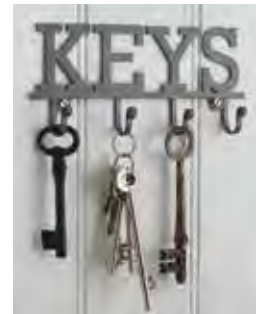

KitchenCraft Living Nostalgia Wire Key Hook

Powder coated metal. 19cm x 2.5cm x 8cm. Gift boxed. LNKEYHOOK

With four hooks

KitchenCraft Living Nostalgia Steel Herb Pots with Water Tray

Three 11cm cream coloured steel pots with draining holes, nestled on a steel water / carry tray with metal side handles. 40cm x 12cm x 10.5cm. Gift boxed. LNHERBCRE