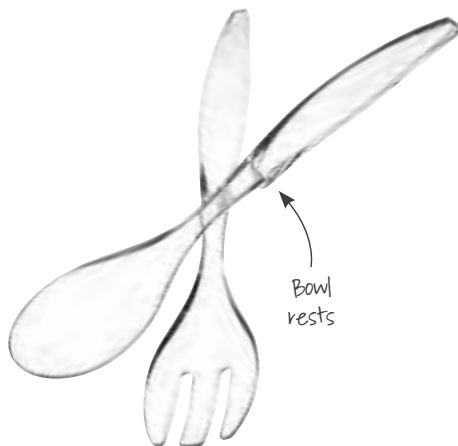

Showerproof exterior

**4HRS COOL WARM**

6. Jumbo family cool bag – 30 litres  
43cm x 30cm x 27cm  
KCSMCOOLXLLUL

**KitchenCraft Acrylic Salad Servers**

Pair of servers with integral bowl rests. Carded.

CMSALSERVCLR