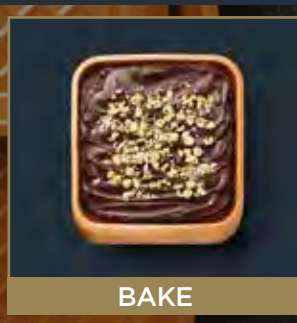

MASTERCLASS
SMART CERAMIC

REVOLUTIONARY CERAMIC COATING

EIGHT ESSENTIAL BAKEWARE ITEMS STACK INTO ONE COMPLETE SET

PFOA, PTFE & BPA FREE

BAKE