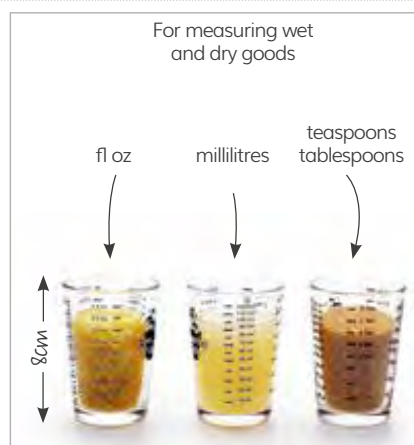

KitchenCraft Glass 8cm Measures

A counter top display with eighteen measuring glasses for use with both wet and dry ingredients. Four units of measuring are clearly marked to a maximum of 4 fl oz, 120ml, 8 tablespoons and 24 teaspoons.

KCMEDMEASDISP18