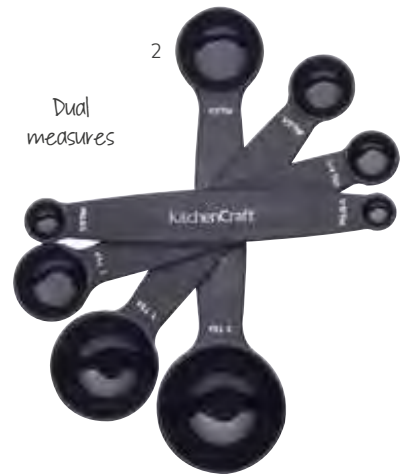

KitchenCraft Easy Nest Magnetic Measuring Cups and Spoons

Each item has an internal magnet hidden in the handle to easily keep all items together for easy storage and use. Each item also gives a dual measure, so the set of four measuring cups gives eight measures from ½ cup to 1 cup and the set of four measuring spoons gives eight measures from ¼ teaspoon to 2 tablespoons. Individually carded.

1. Measuring cup set
  KCMCUPSET
2. Measuring spoon set
  KCMSPOONSET