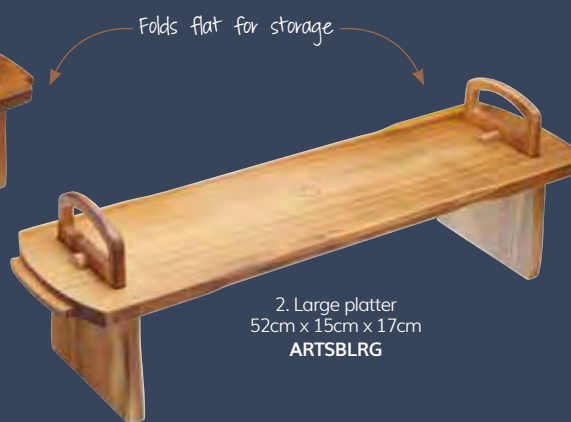

2. Large platter
52cm x 15cm x 17cm
ARTSBLRG

Artesà Slate Three Tier Serving Stand

A stylish centrepiece for presenting savouries, cakes and afternoon tea. Three individual natural slate tiers held by a stylish central chrome spindle with connectors. 28.5cm x 34.5cm. Gift boxed.

ARTCSTAND3T