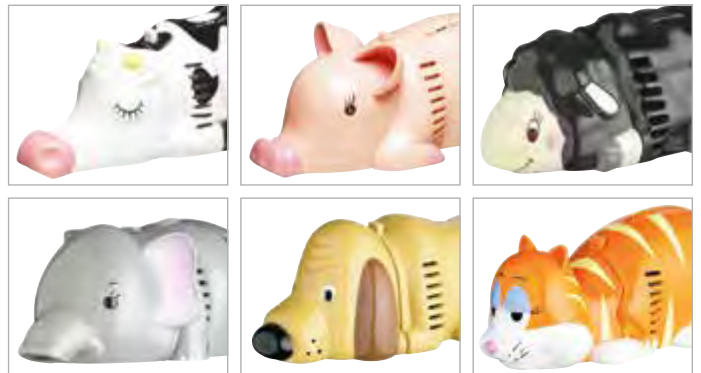

Kitsch'n'fun®

Packed with fun, light-hearted kitchen essentials, our Kitsch'n'fun brand brings a sense of spontaneity to the home.

Perfect for gifting and ideal for those who don't take life too seriously.

Kitsch'n'fun Novelty Neoprene Oven Gloves

Made from stretchable neoprene for a comfortable fit, these heat resistant gloves have novelty detailing to bring fun into the kitchen. Carded.

KitchenCraft Novelty Heart Shaped Silicone Egg Rings

A counter top display with sixteen pink heart shaped silicone egg rings. Heat resistant to 260°C (500°F). Individually tagged.

KCRINGHEARTDISP

Kitsch'n'fun Novelty Tabletop Vacuum Cleaners

A counter top display with eighteen assorted Crumb Pets including three cows, three pigs, three black sheep, three elephants, three dogs and three ginger cats. Each requires two AA batteries which are not supplied. Gift boxed.

CRUMBPETDISP5