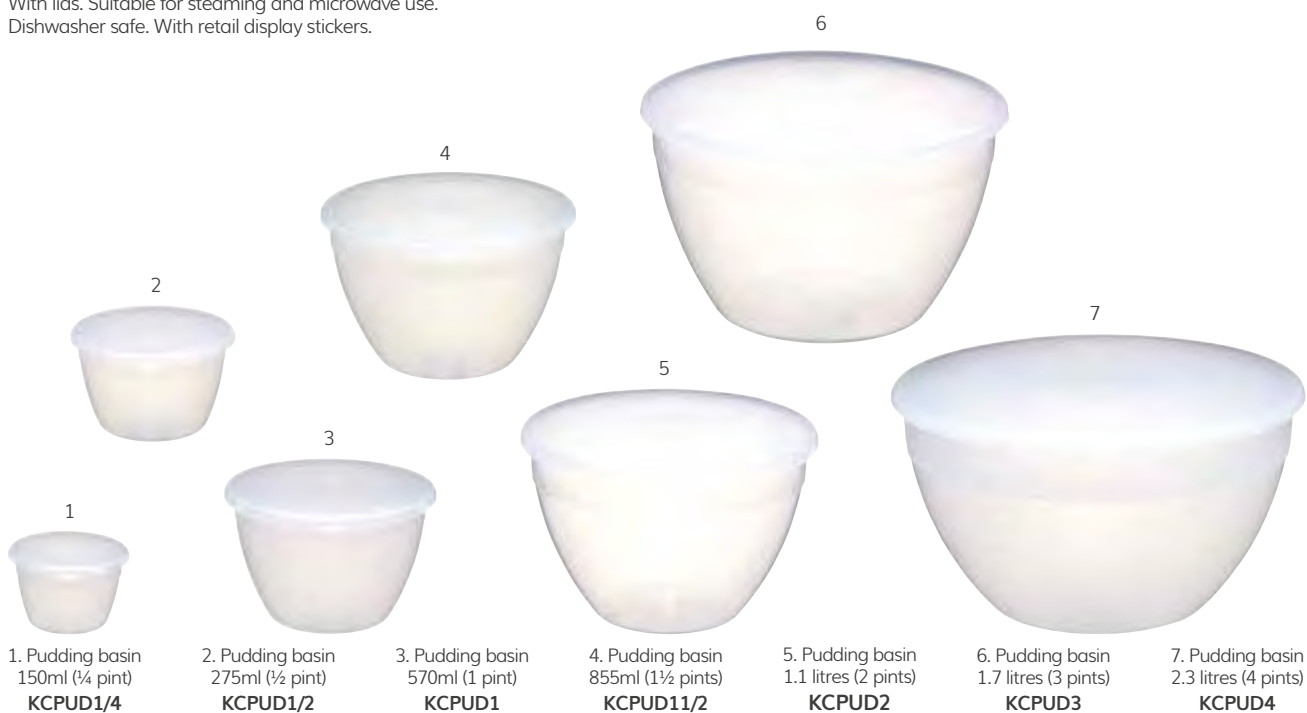

KitchenCraft Plastic Pudding Basins

With lids. Suitable for steaming and microwave use.
Dishwasher safe. With retail display stickers.