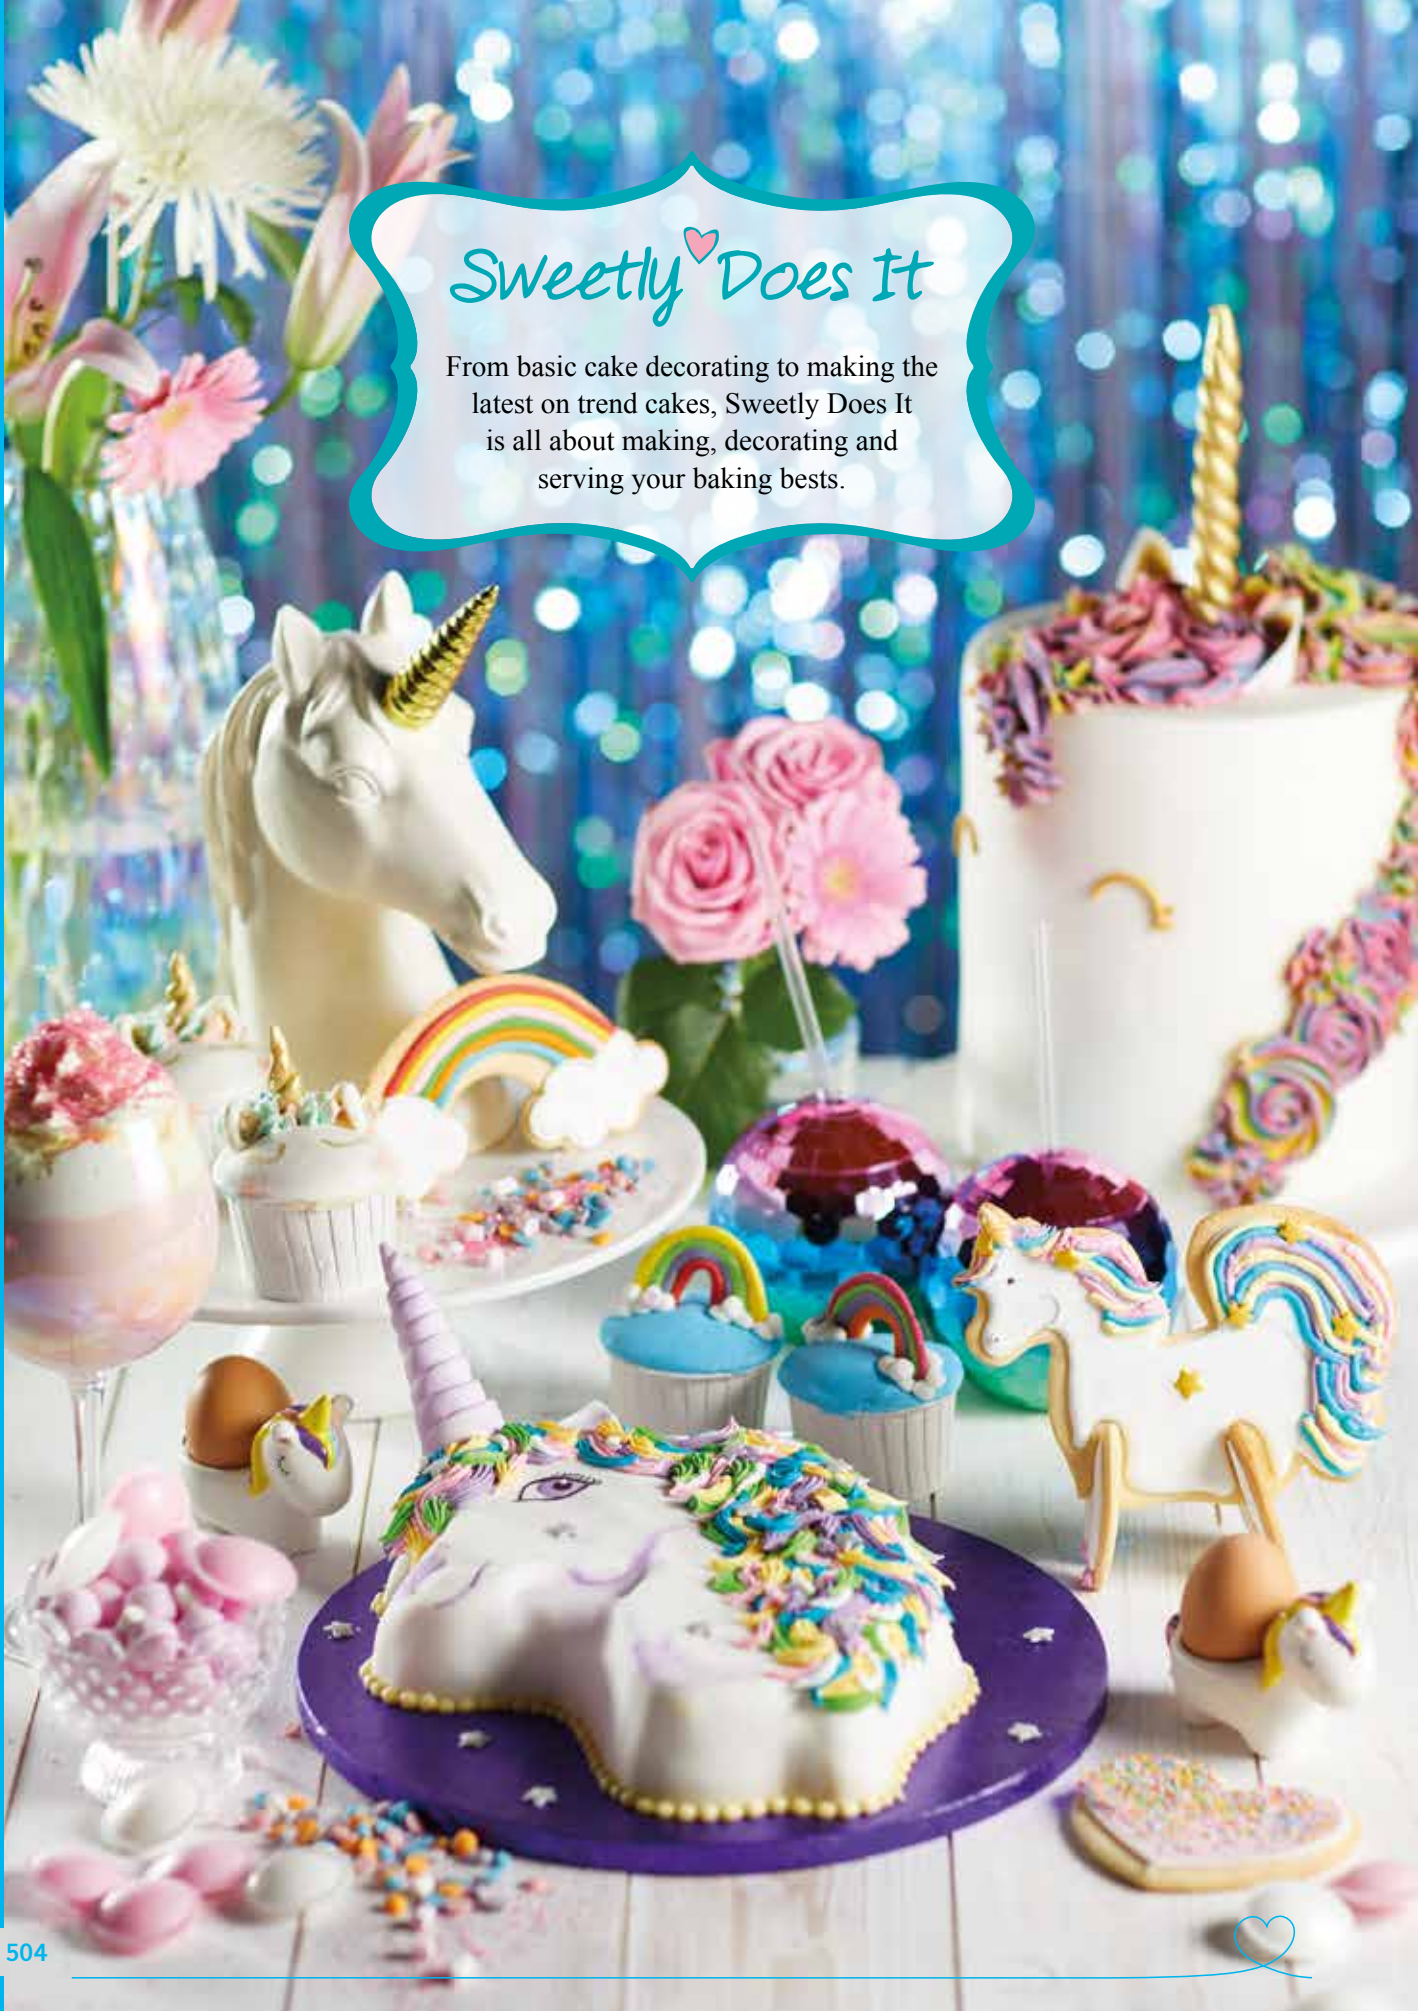

Sweetly Does It

From basic cake decorating to making the latest on trend cakes, Sweetly Does It is all about making, decorating and serving your baking bests.