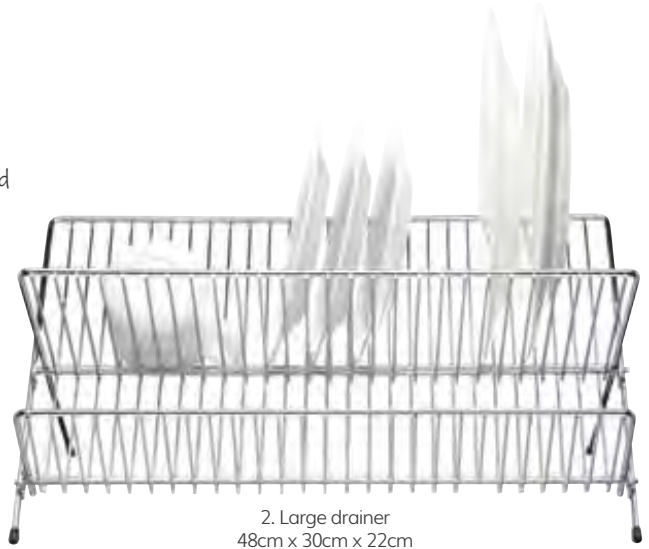

Ceramics not included

2. Large drainer
48cm x 30cm x 22cm
KCFOLDDISH