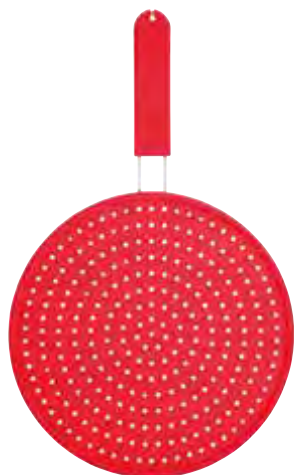

Colourworks Brights 28cm Silicone Splatter Screens

Heat resistant to 260°C (500°F). Available in four colours, see page 19. Carded.

1. Splatter screen – red
CWSPLATTERED