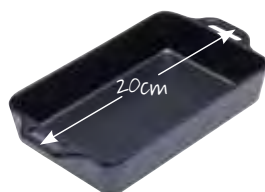

1. Round pan – 17cm  
(25cm including handle)  
**KCMELFPAN**

2. Mini pot with lid  
14cm x 11cm x 10cm  
**KCMELPOT**

400ml capacity

3. Gratin dish  
19cm x 15cm x 3.5cm  
**KCMELGRAT**

4. Oval dish  
20cm x 11cm x 3.5cm  
**KCMELOVDISH**