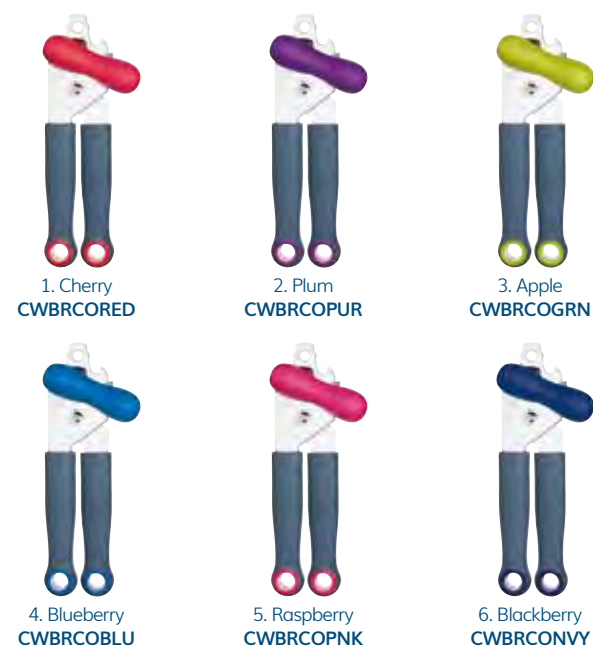

Colourworks Brights 19cm Can Openers

Easy grip soft touch handles and wide turning handle with a carbon steel cutting wheel. Carded.