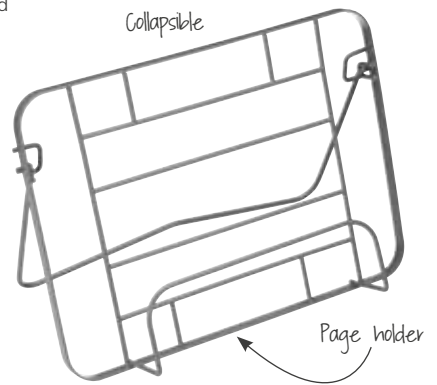

1. English sage  
LNCLOCKGRN

2. Antique cream  
LNCLOCKCRE

3. Vintage blue  
LNCLOCKBLU

4. French grey  
LNCLOCKGRY

**KitchenCraft Living Nostalgia Cookbook / Tablet Stand**

Durable wire frame powder coated in warm deep grey. Folds flat for storage. 29.5cm x 22cm. Tagged. LNCBS