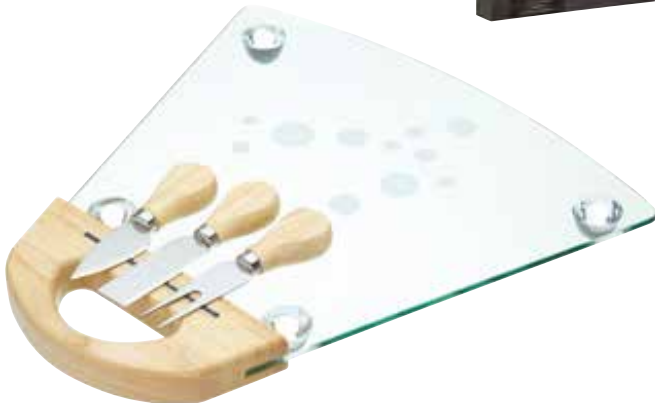

MasterClass Glass Deluxe Cheese Serving Set

A tempered 34cm glass board with raised supports complete with two cheese knives and a cheese fork, each with stainless steel blades and natural wood handles. Also features a magnetic strip for easy storage of knives when not in use. Gift boxed.

MCGLASSCBSET