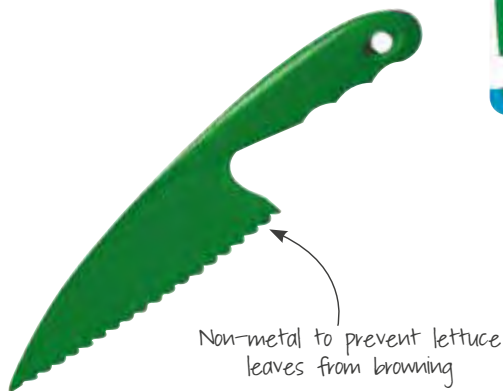

## KitchenCraft Healthy Eating Knife and Chopping Board Combi Set

An 8.5cm paring knife with a stainless steel non-stick coated patterned blade, non-slip handle and safety sheath and a 25.5cm x 20.5cm reversible polyethylene patterned chopping board. Clam packed.