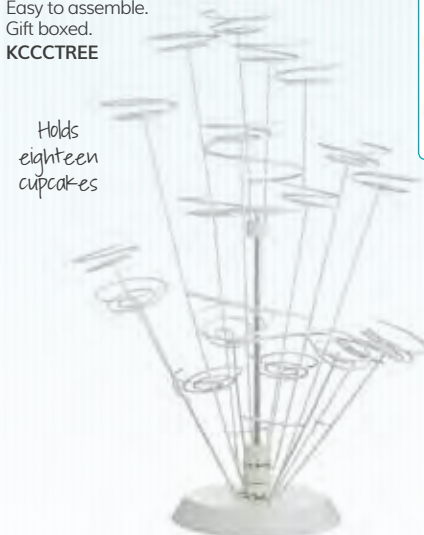

## KitchenCraft Sweetly Does It 40cm Spiral Wire Cupcake Tree

To hold eighteen cupcakes. Easy to assemble. Gift boxed.

KCCCTREE

Holds eighteen cupcakes