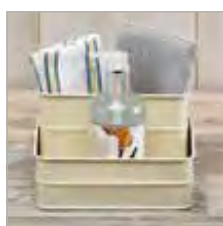

2. Antique cream
LNSINKCRE

KitchenCraft Lovello Sink Tidies

Powder coated metal body with an elevated base and raised mirror polished lettering. With separate compartments for brushes, sponges and cloths and integrated draining holes. Available in two colours. 20cm x 10cm x 17cm. Tagged. See the full collection on pages 52 – 61.

NEW ITEMS

Matching ITEMS