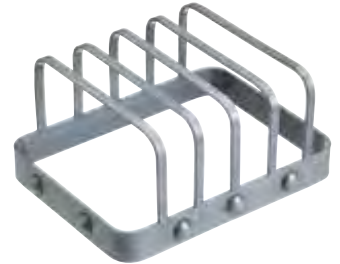

Tabletop

KitchenCraft Classic Collection Ceramic Honey Pot

With a beech wood lid and wooden honey dipper. Gift tagged.
KCCCHONEY

KitchenCraft Chrome Plated Toast Rack

For six slices of toast. Tagged.
KCTOAST

KitchenCraft Industrial Kitchen Metal Toast Rack

Holds four slices of toast. Tagged.
INDTOAST

Home Made Traditional Glass Beehive Honey Pot

650ml with airtight silicone seal. Tagged.
KCHMHONEYGL

KitchenCraft Classic Collection Ceramic Toast Rack

For four slices of toast. Sleeved.
KCCCTOAST

KitchenCraft Apple Farm Ceramic Toast Rack

With printed decoration and hand painted green wash. Sleeved.
AFTOAST

KitchenCraft Porcelain Serving Dishes

For use from the oven to the table. Labelled.

MasterClass Food Warmers

Heavy duty carbon steel food warmers with non-stick serving plates and slide snuffers. Display boxed.