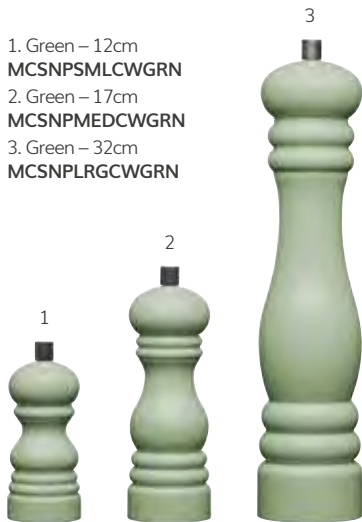

## MasterClass Coloured Capstan Mills

With highly durable, non-rust ceramic grinding mechanisms and a high gloss finish in colours guaranteed to add a touch of classic elegance to any tabletop.

- 1. Green – 12cm  
MCSNPSMLCWGRN
- 2. Green – 17cm  
MCSNPMEDCWGRN
- 3. Green – 32cm  
MCSNPLRGCWGRN