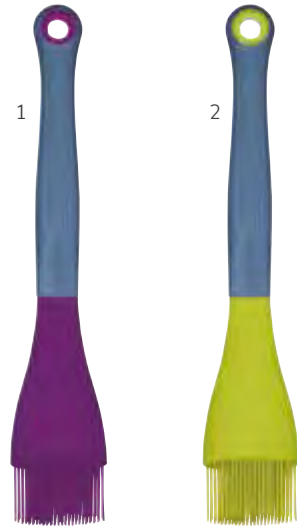

Colourworks Brights 26cm Silicone Pastry / Basting Brushes

Silicone pastry / basting brushes with angled heads suitable for use on non-stick surfaces and heat resistant to 260°C. Various colours, see page 18. Hang tagged.

1. Plum CWBRBRUSHPUR
2. Apple CWBRBRUSHGRN