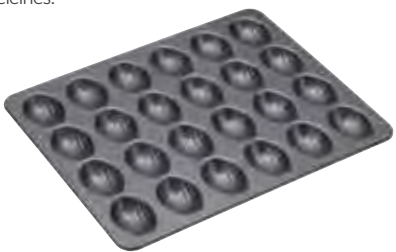

1. Twenty-four hole mini madeleine pan
27cm x 21cm (holes 5cm x 3cm x 1cm)
KCMCHB92