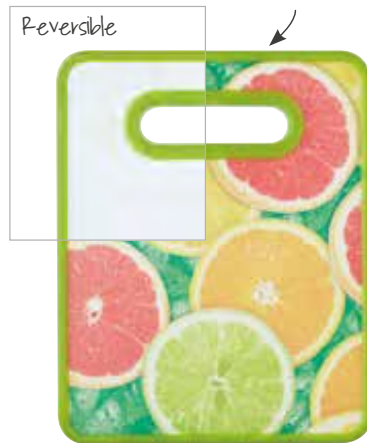

KitchenCraft Healthy Eating Compact Spiralizer

Designed to accommodate various sizes and shapes of fruit and vegetables. With three interchangeable stainless steel blades and sharp grip teeth for a firm hold. Anti-slip feet and easy turn handle fold in for compact storage. Display boxed. **KCHESPIRCOMP**

Tilts for easier, more effective use

Creates :

Feet and handle fold for space saving storage

KitchenCraft Healthy Eating Hand Held Ratchet Spiralizer

Easy to use, with stainless steel blade and ratchet mechanism for effortlessly creating vegetable spirals. Display boxed. **KCHESPIRHAND**

Easy twist action

KitchenCraft Healthy Eating 24cm Silicone Universal Steaming Basket

Flexible silicone auto adjusts to the size of different pans. Heat resistant to 260°C with easy lift out central handle and draining holes. Non-scratch. Sleeved. **KCHESTEAM**

KitchenCraft Healthy Eating Knife and Board Combi Set

An 8.5cm paring knife with a stainless steel non-stick coated patterned blade, non-slip handle and safety sheath and a 25.5cm reversible polyethylene patterned chopping board. Clam packed. **KCHEBRDSET**

BPA FREE

Hygienic and stain resistant

BPA FREE

Easy to clean

Flexes to the size of pans