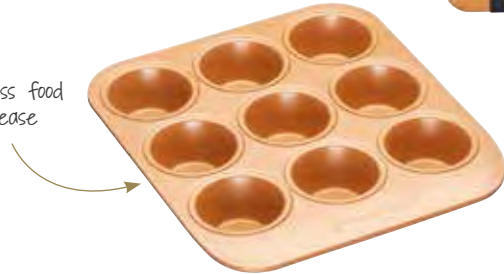

MasterClass Smart Ceramic Non-Stick Nine Hole Muffin Tin

24.5cm x 22.5cm x 3cm (9½" x 9" x 1¼")
(holes 5.5cm x 3cm). Sleeved.
MCCER05

Flawless food release