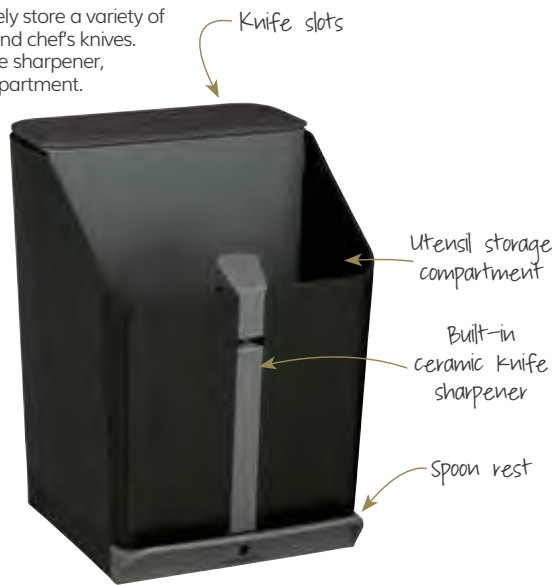

MasterClass Smart Space Utensil Holder Knife Block

A multi-function knife block with space to safely store a variety of knives including long bladed bread, carving and chef's knives. The block also features a built-in ceramic knife sharpener, spoon rest and separate utensil storage compartment.

15cm x 14cm x 20.5cm. Labelled.
MCSPSUTENSIL

Built-in ceramic knife sharpener

Spoon rest

5 YEAR GUARANTEE

KitchenCraft Plastic Lettuce Knife

With a wide serrated edge for cutting salad, fruit and vegetables. Carded.

KCLETTUCE

KitchenCraft Healthy Eating Knife and Chopping Board Combi Set

An 8.5cm paring knife with a stainless steel non-stick coated patterned blade, non-slip handle and safety sheath and a 25.5cm x 20.5cm reversible polyethylene patterned chopping board. Clam packed.

KCHEBRDSET

BPA FREE

KitchenCraft World of Flavours Oriental Stainless Steel Cleaver

Fully forged stainless steel cleaver with a riveted handle. Length 15cm. Clam packed.

KCPOCLEAVER

MasterClass Safety Cutting Glove

Cut resistant material protects from blades when slicing, grating and peeling. Superior grip and auto-snug fit for precision and dexterity. Water-resistant material for handling wet foods. Carded.

MCSAFETYGLV

NEW ITEM