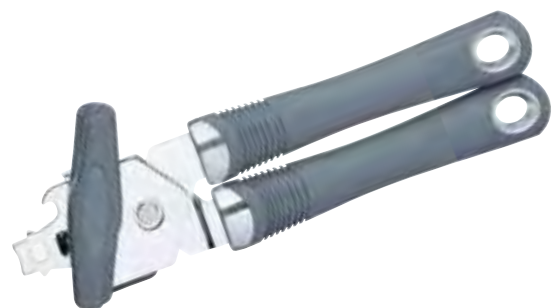

KitchenCraft Soft Grip Stainless Steel Can Opener

With soft grip handle. Hang tagged.

KCSGCO