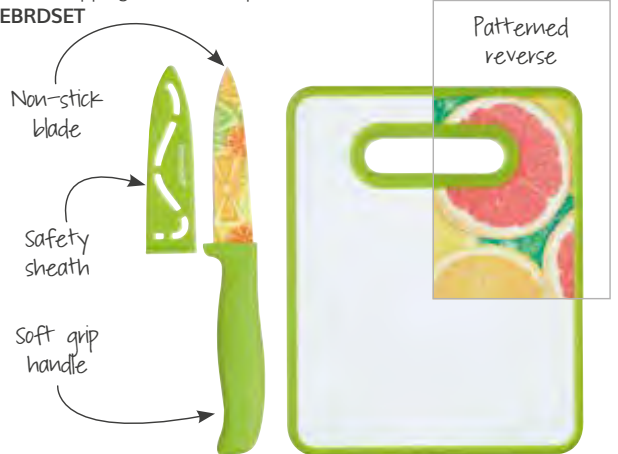

KitchenCraft Healthy Eating Knife and Chopping Board Combi Set

An 8.5cm paring knife with a stainless steel non-stick coated patterned blade, non-slip handle and safety sheath and a 25.5cm x 20.5cm reversible polyethylene patterned chopping board. Clam packed.

KCHEBRDSET

BPA FREE