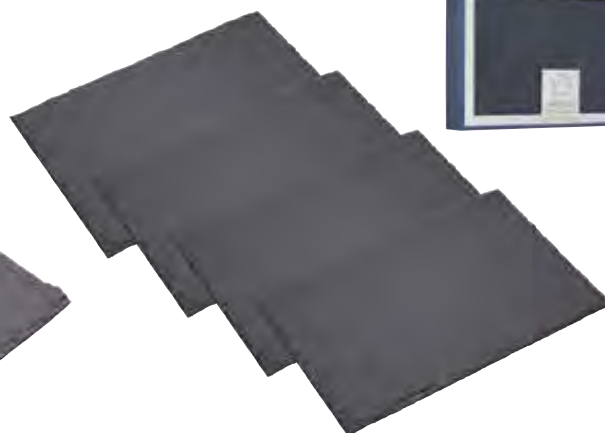

5. Set of two slate double serving mats / coasters
20cm x 10cm. Gift boxed.
ARTDCDBLPK2

6. Set of four slate placemats
30cm x 20cm. Gift boxed.
ARTPMPK4