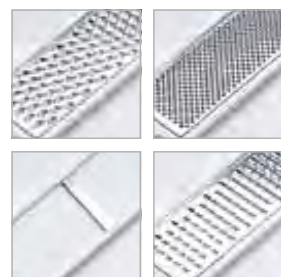

KitchenCraft Oblong Grater with Graduated Acrylic Collector Box

With four interchangeable stainless steel blades and collector box. Display boxed. KCGRATEROB