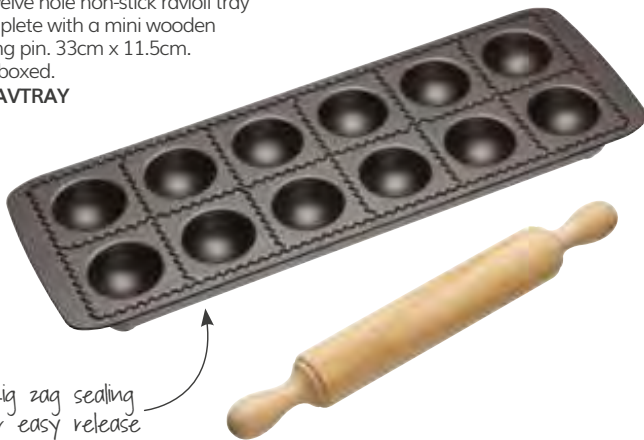

Zig zag sealing for easy release

KitchenCraft World of Flavours Italian Ravioli Cutters

With rounded wooden handles. Tagged. Dimensions stated are internal measurements.