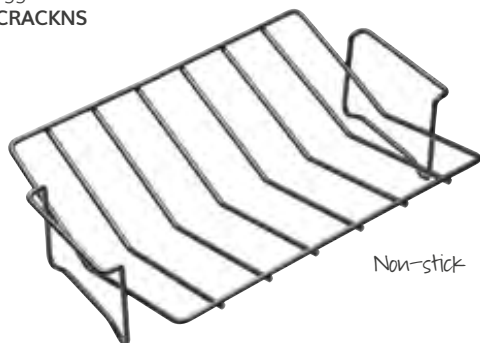

KitchenCraft Non-Stick Roasting Rack

30cm x 21cm x 7cm.
Tagged.

KCRACKNS

Non-stick