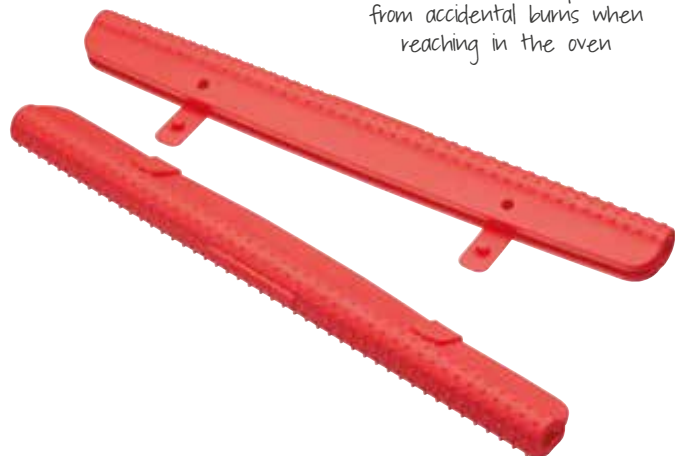

Slides over rails to protect from accidental burns when reaching in the oven