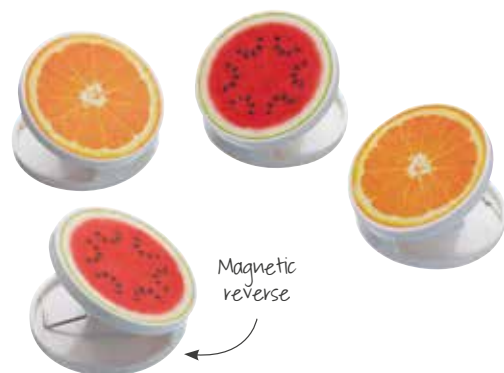

KitchenCraft Healthy Eating Magnetic Bag Clips

A pack of four assorted fruit patterned multi-purpose clips with integral magnets. Carded. **KCHEBAGCLIPP4**