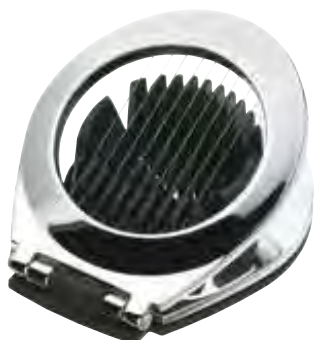

MasterClass Deluxe Stainless Steel Egg Slicer

With a polished stainless steel tray and hinged top, with eight stainless steel wires. Carded. MCEGGSS