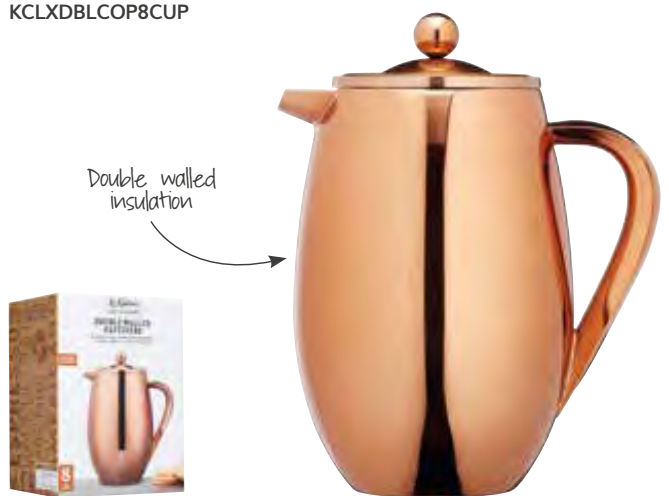

KitchenCraft Le'Xpress Stainless Steel Copper Finish Double Walled Insulated 1 Litre Cafetiere

Eight cup capacity. Gift boxed.
KCLXDBLCOP8CUP