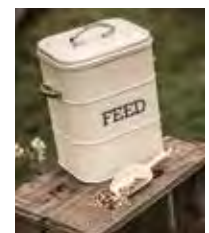

KitchenCraft Living Nostalgia 3Kg Steel Feed Tin

Cream coloured steel storage tin with printed text labelling, complete with a co-ordinating 70g scoop. 19cm x 16cm x 27cm. Tagged. LNFEEDCRE