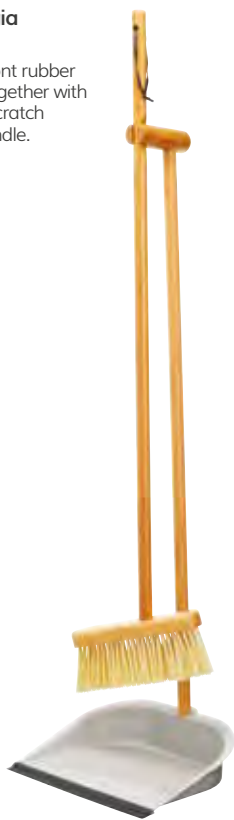

KitchenCraft Living Nostalgia Upright Dustpan and Brush

A steel dustpan with a flexible front rubber lip, for effective dust collection, together with a long handled brush with non-scratch bristles and a bamboo wood handle. 25.5cm x 23cm x 99cm. Tagged. LNPBSETTALL