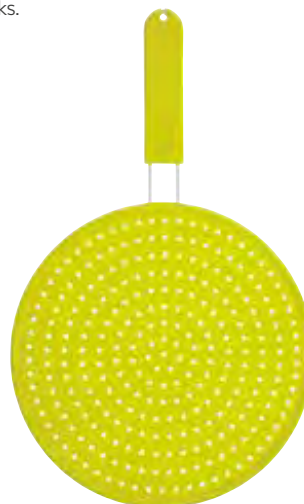

Colourworks Brights 28cm Silicone Splatter Screens

Silicone headed and handled splatter screen with stainless steel shanks. Heat resistant to 260°C. Hang tagged.

1. Apple
CWSPLATTERGRN