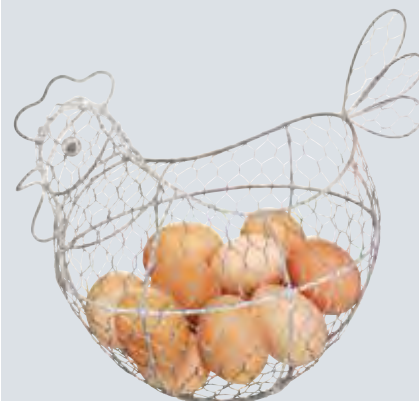

KitchenCraft Classic Collection Wire Egg Basket

Sculptured distressed effect wire.
32cm x 16cm x 24cm.
Gift tagged.
KCCCHICK