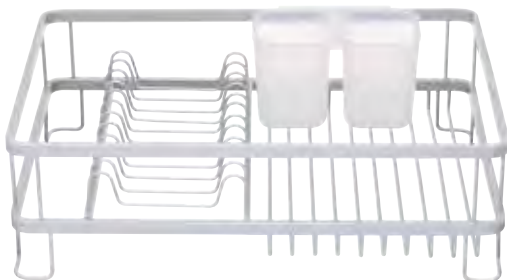

MasterClass Anti-Rust Aluminium Dish Drainer

Large stylish draining rack with an anti-rust brushed aluminium frame, an integral rack for plates and bowls and a removable cutlery drainer. 42cm x 30cm x 13cm. Display boxed.
MCDISHALUM