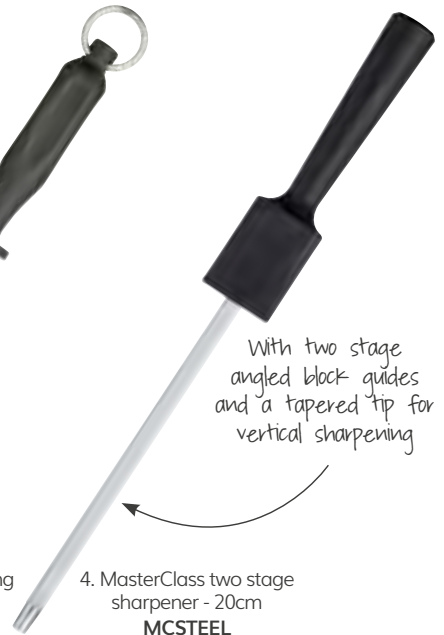

## MasterClass Assorted Sharpening Steels

Hanging display packed.

1. Acero sharpening steel - 20cm  
KCMCSSTEEL

2. Contoro sharpening steel - 20cm  
MCSGSSTEEL8

3. MasterClass sharpening steel - 25cm  
MCTRADSTEEL