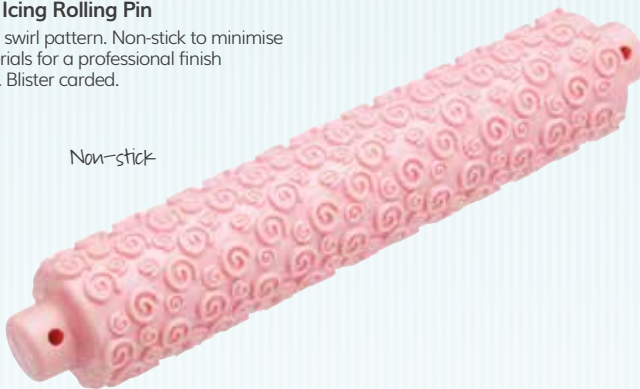

KitchenCraft Sweetly Does It 27cm Patterned Icing Rolling Pin

Creates texture and swirl pattern. Non-stick to minimise use of dusting materials for a professional finish to icing decorations. Blister carded. KCRPPAT

Non-stick