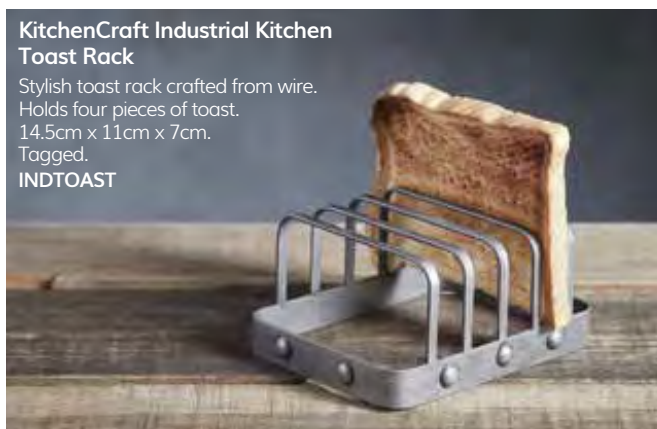

RECLAIMED NATURAL HANDCRAFTED MATERIALS

KitchenCraft Industrial Kitchen Toast Rack

Stylish toast rack crafted from wire. Holds four pieces of toast. 14.5cm x 11cm x 7cm. Tagged. INDTOAST