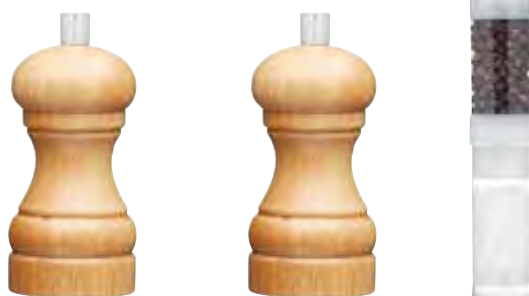

MasterClass 16cm Concrete and Beech Wood Mills

With a carbon steel mechanism on the pepper mill to strip and slice peppercorns for better flavour release and a highly durable, non-rust ceramic grinding mechanism on the salt mill. Gift tagged.

With specific caps for each mill

MasterClass 17cm Ash Wood Mills

With a carbon steel mechanism on the pepper mill to strip and slice peppercorns for better flavour release and a highly durable, non-rust ceramic grinding mechanism on the salt mill. Gift tagged.

With specific caps for each mill

KitchenCraft Industrial Kitchen Galvanised Steel Salt and Pepper Shakers

Strong handles for ease of use either in the kitchen or at the tabletop. Name badges allow easy identification. 10cm height. Tagged.

NEW ITEM

Matching ITEMS

MasterClass 11cm Wooden Capstan Salt and Pepper Mill Set

Classic capstan shape with highly durable, non-rust ceramic grinding mechanisms for long lasting performance and supplied with salt and pepper. Acetate gift boxed.

MCSNPWRSET

Supplied with salt and pepper

KitchenCraft Classic Collection Ceramic Salt and Pepper Set

Complete with a beech wood tray. Height 9cm. Display boxed.

KCCCSNP

Matching ITEMS

KitchenCraft Apple Farm Ceramic Salt and Pepper Set

Stoneware with printed decoration and hand painted stripe. Height 8.5cm. Display boxed.

AFSNP

Matching ITEMS