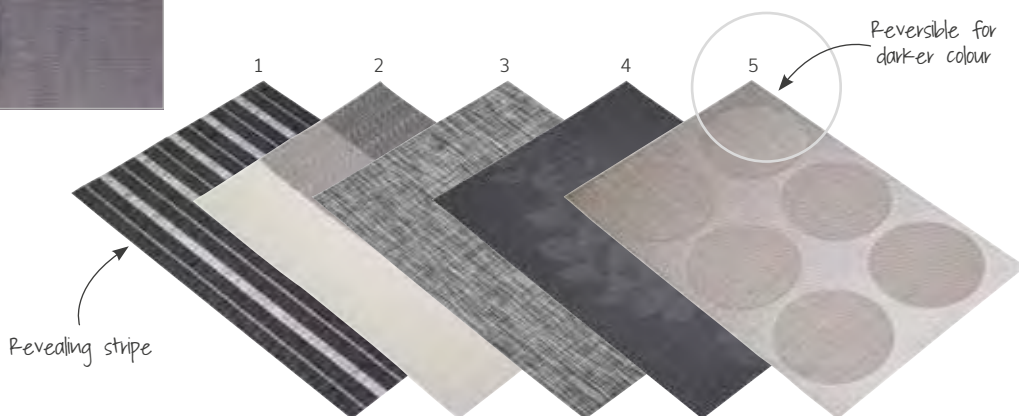

1. Black
  KCPMGREY05
2. Grey stripes
  KCPMGREY04
3. Grey mix
  KCPMGREY02
4. Black leaves
  KCPMGREY03
5. Grey spots
  KCPMGREY01