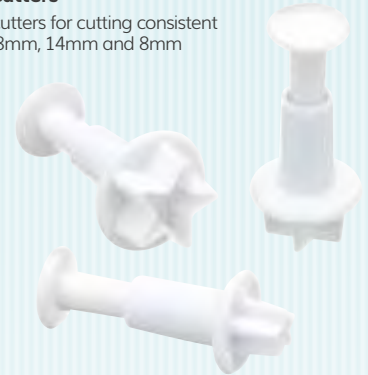

KitchenCraft Sweetly Does It Star Fondant Plunger Cutters

Set of three assorted sized cutters for cutting consistent shapes with easy release. 18mm, 14mm and 8mm diameters. Blister carded. KFCSTAR3PC