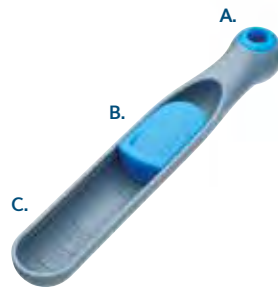

- A. Hanging storage loop.
- B. Easy slide silicone measure adjuster.
- C. Easy to read measure markings for 1 Tbsp. ½ Tbsp. 1 Tsp. and ¼ Tsp.