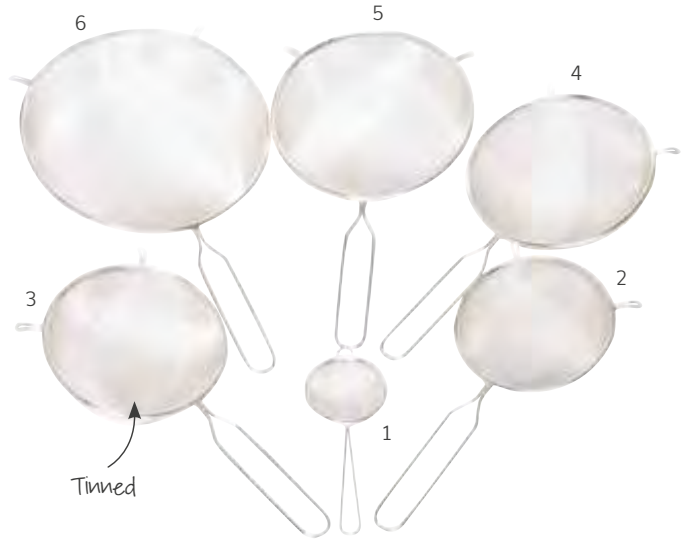

KitchenCraft Tinned Round Sieves with Wire Handles and Bowl Rests

Tagged.