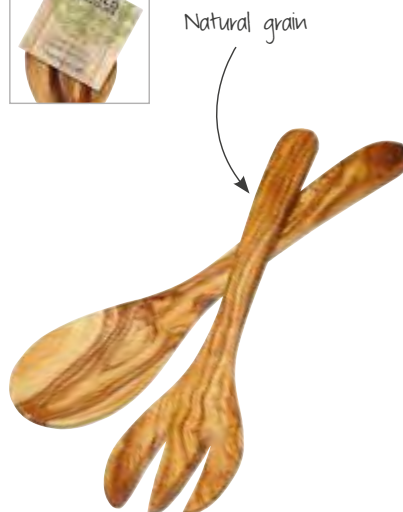

## KitchenCraft World of Flavours Italian Serving / Antipasti Board

Hand carved olive wood. 30cm x 17cm. Tagged.

WFITWB

**KitchenCraft World of Flavours Oriental  
Cast Iron Sizzle Platter**

Provides an even distribution and retention of heat for tabletop serving. With a fixed handle and a heat resistant wooden stand. 28cm x 14.5cm (excl. handle). Gift boxed.