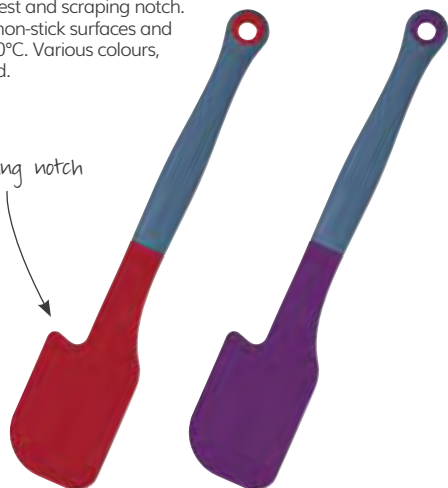

Colourworks Brights 28.5cm Multi-Function Silicone Spatulas

With integral bowl rest and scraping notch. Suitable for use on non-stick surfaces and heat resistant to 260°C. Various colours, see page 13. Carded.

Scraping notch

1. Cherry
CWBRSPATRED

2. Plum
CWBRSPATPUR

Colourworks Brights 29cm Silicone Spoon Spatulas

Silicone spoon spatulas suitable for use on non-stick surfaces and heat resistant to 260°C. Various colours, see page 18. Hang tagged.