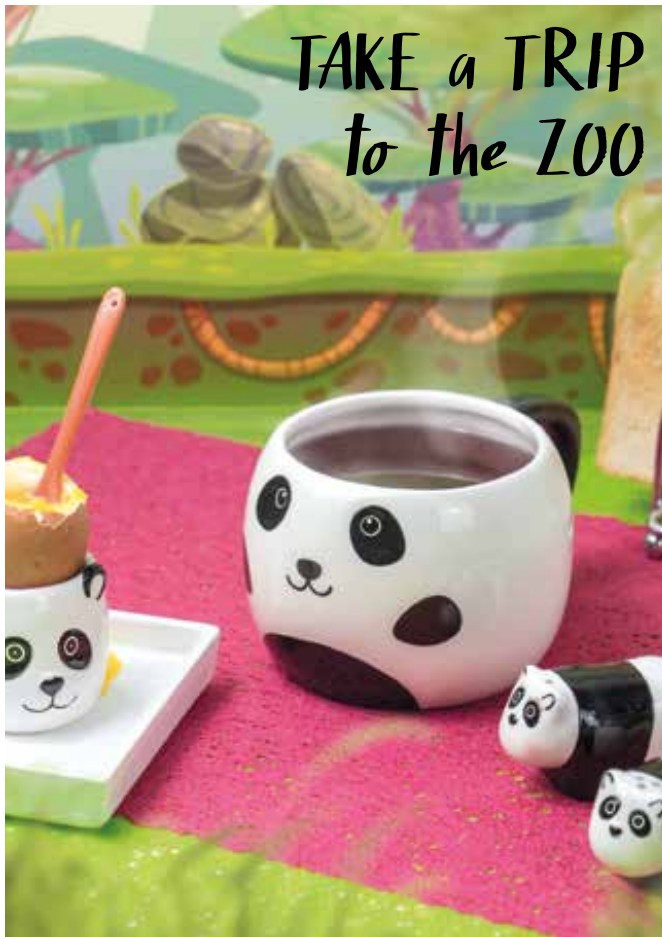

# TAKE a TRIP to the ZOO

NEW RANGE

**KitchenCraft Panda Mug and Lid**  
550ml. Gift tagged.  
KCMUGPANDA

**KitchenCraft Panda Salt and Pepper Shakers**  
Height 4cm. Acetate gift boxed.  
KCSNPPANDA

**KitchenCraft Panda Egg Cup**  
Height 5.5cm. Acetate gift boxed.  
KCEGGPANDA