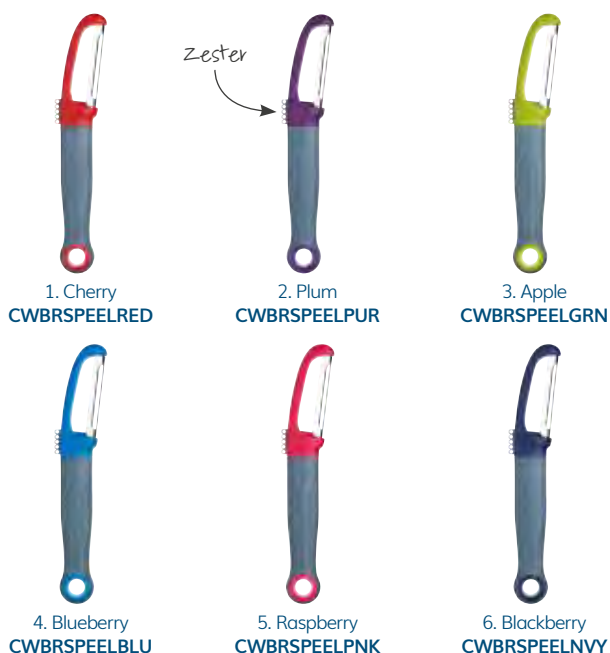

### Colourworks Brights 20cm Straight Peelers with Zester

Easy grip soft touch handles with fixed stainless steel peeling blade and zester. Carded.

### Colourworks Brights 16cm Swivel Peelers with Potato Eye

Easy grip soft touch handles with flexing stainless steel peeling blade and potato eye. Carded.