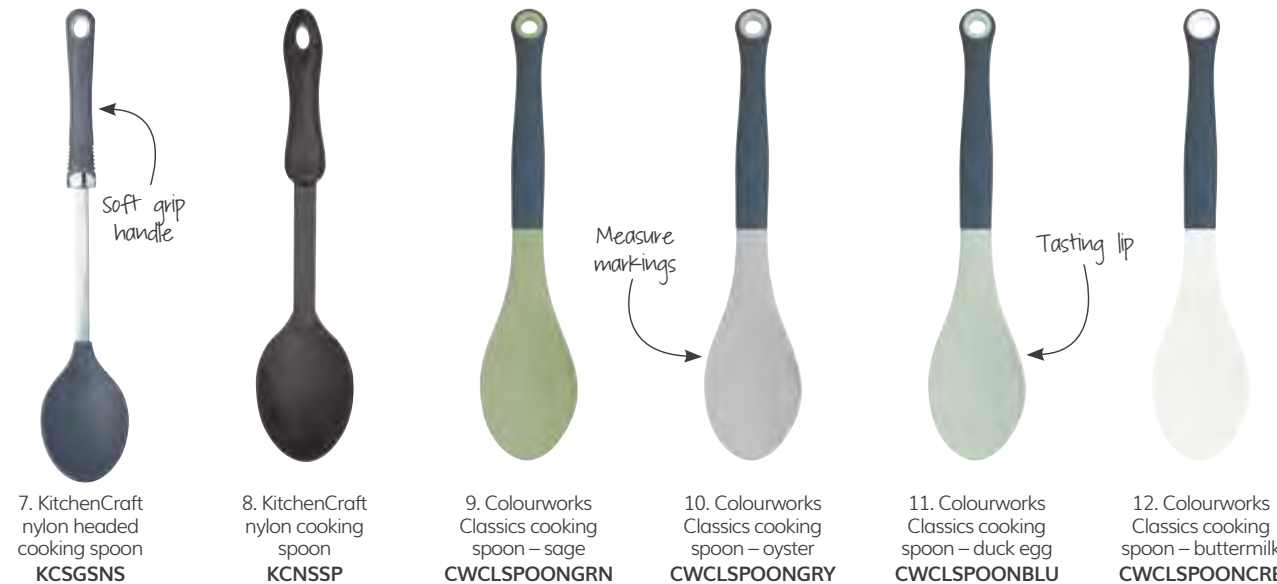

Assorted Cooking Spoons