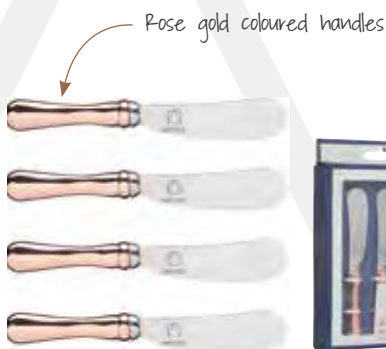

**ARTBUTKNPK4**

*Artesà Glass 5cm Mini Butter Cloche*

For elegant tabletop serving. 5cm x 9cm. Gift boxed.

**ARTBUTMINI**

*Artesà Stainless Steel Steak Knife Set*

A set of four contemporary steak knives with stainless steel serrated blades and riveted walnut wood handles. 23.5cm length. Gift boxed.