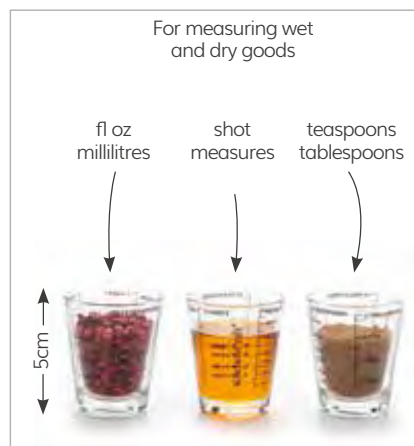

KitchenCraft Glass 5cm Mini Measures

A counter top display with eighteen mini measuring glasses for use with both wet and dry ingredients. Five units of measuring are clearly marked to a maximum of 1½ fl oz, 50ml, 3 tablespoons, 10 teaspoons and 2 shots.

KCGLSMEASDISP18