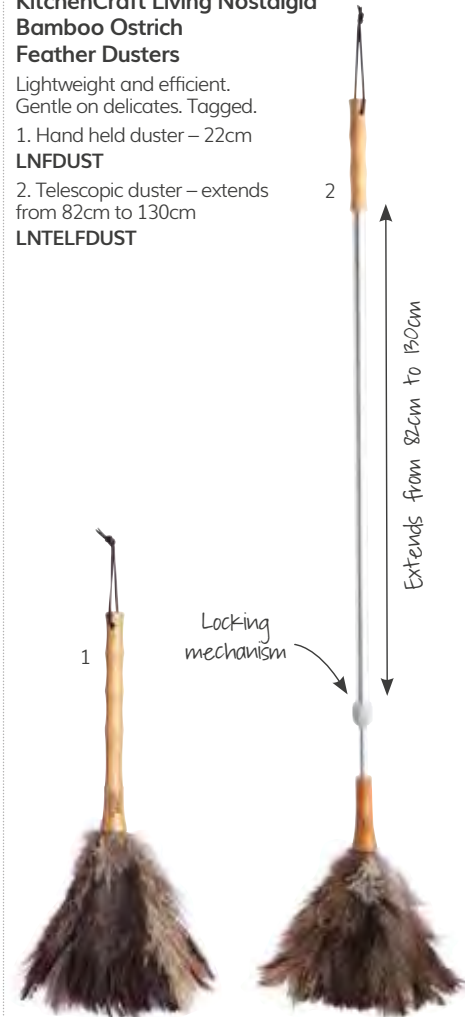

KitchenCraft Living Nostalgia Bamboo Ostrich Feather Dusters

Lightweight and efficient. Gentle on delicates. Tagged.

1. Hand held duster – 22cm LNFDDUST
2. Telescopic duster – extends from 82cm to 130cm LNTELDUST