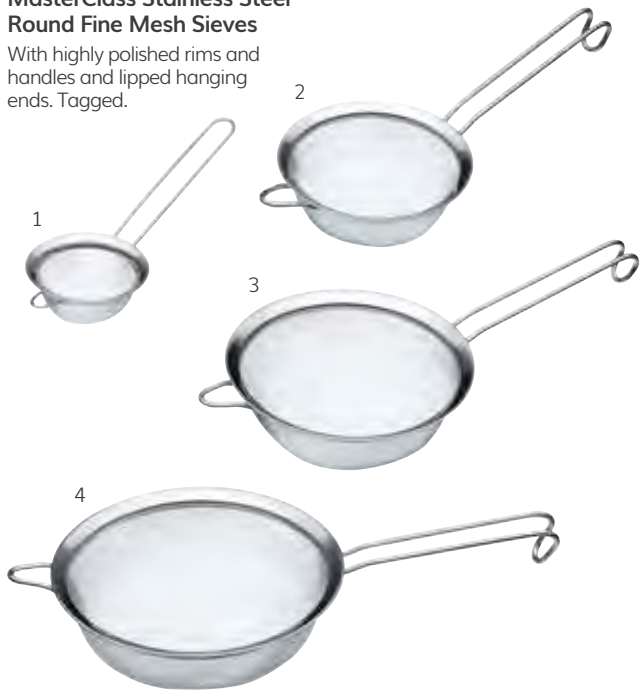

MasterClass Stainless Steel Round Fine Mesh Sieves

With highly polished rims and handles and lipped hanging ends. Tagged.

1. Sieve – 7.5cm
  MCSS75
2. Sieve – 14cm
  MCSS150
3. Sieve – 18cm
  MCSS180
4. Sieve – 20.5cm
  MCSS205

MasterClass 20cm Stainless Steel Conical Sieve / Chinois

With fine stainless steel mesh and bowl rests. Tagged.
KCCONSTRAIN8