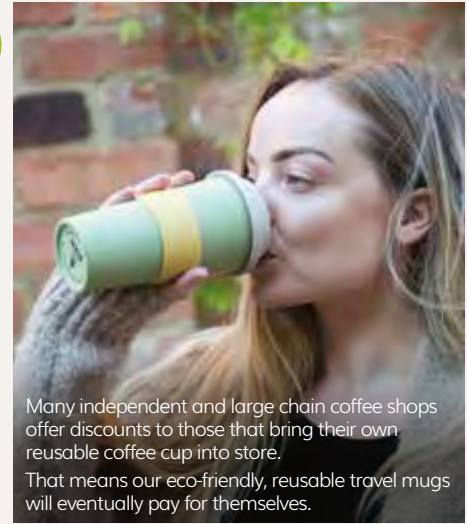

3. Green

NETMUGBFGRN

4. Blue

NETMUGBFBLUE

Many independent and large chain coffee shops offer discounts to those that bring their own reusable coffee cup into store. That means our eco-friendly, reusable travel mugs will eventually pay for themselves.