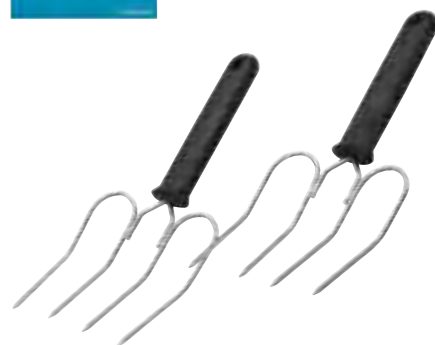

KitchenCraft Meat and Poultry Lifters (Pair)

Set of two lifters with rubberised easy to grip handles. Carded. KCLIFTERS