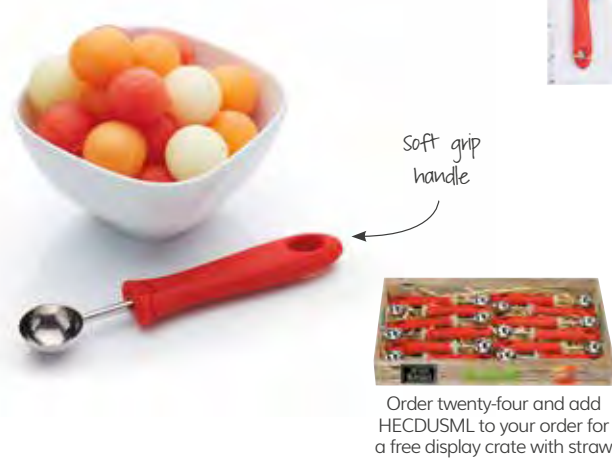

Order twenty-four and add HECDUSML to your order for a free display crate with straw

KitchenCraft Healthy Eating Adjustable Fruit Scoop

The stainless steel scoop head diameter can be adjusted by twisting the handle base. Carded. KCHESCOOP