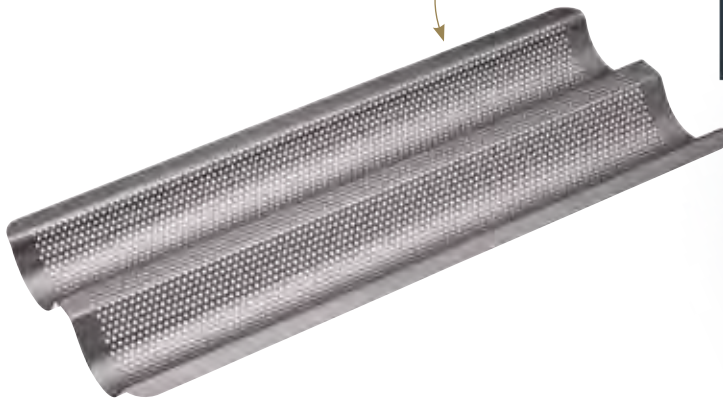

MasterClass Crusty Bake Non-Stick Baguette Tray

Holds two baguettes. 39cm x 16.5cm x 2.5cm
(15½" x 6½" x 1"). Display boxed.
KCMCCB90

Perforations along the
base and sides for a
perfect crisp crust