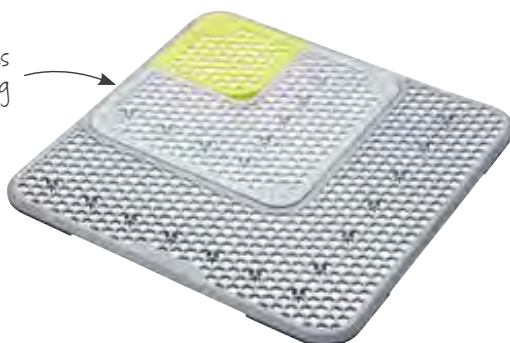

Open, clear areas for easy cleaning