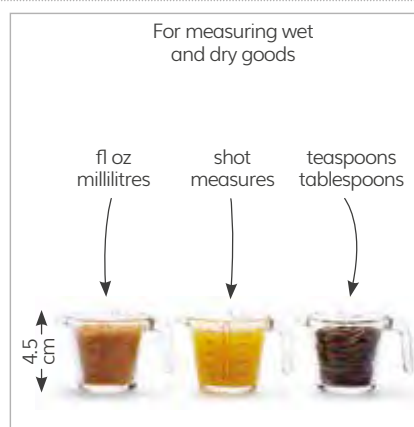

KitchenCraft Glass 4.5cm Mini Measuring Jugs

A counter top display with twenty-four mini measuring jugs for use with both wet and dry ingredients. Five units of measuring are clearly marked to a maximum of 1¼ fl oz, 40ml, 3 tablespoons, 2 teaspoons and 1 shot.

KCMINIJUGDISP24