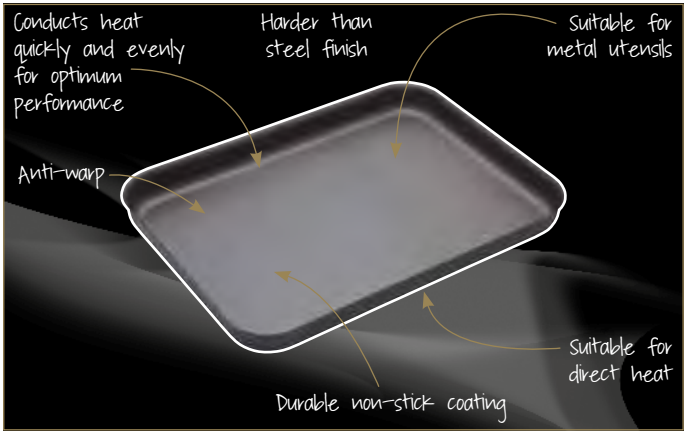

MCCGASTROBAKE

Non-stick

  
**MASTERCLASS**  
HARD ANODISED

- Absorbs heat quickly and efficiently to cook evenly throughout
- Prolonged anodised process seals the aluminium to make the finish harder than steel and extremely durable
- Additional non-stick coating allows the easiest cleaning and release of cakes and food
- Will not twist or buckle
- Suitable for direct heat excluding induction