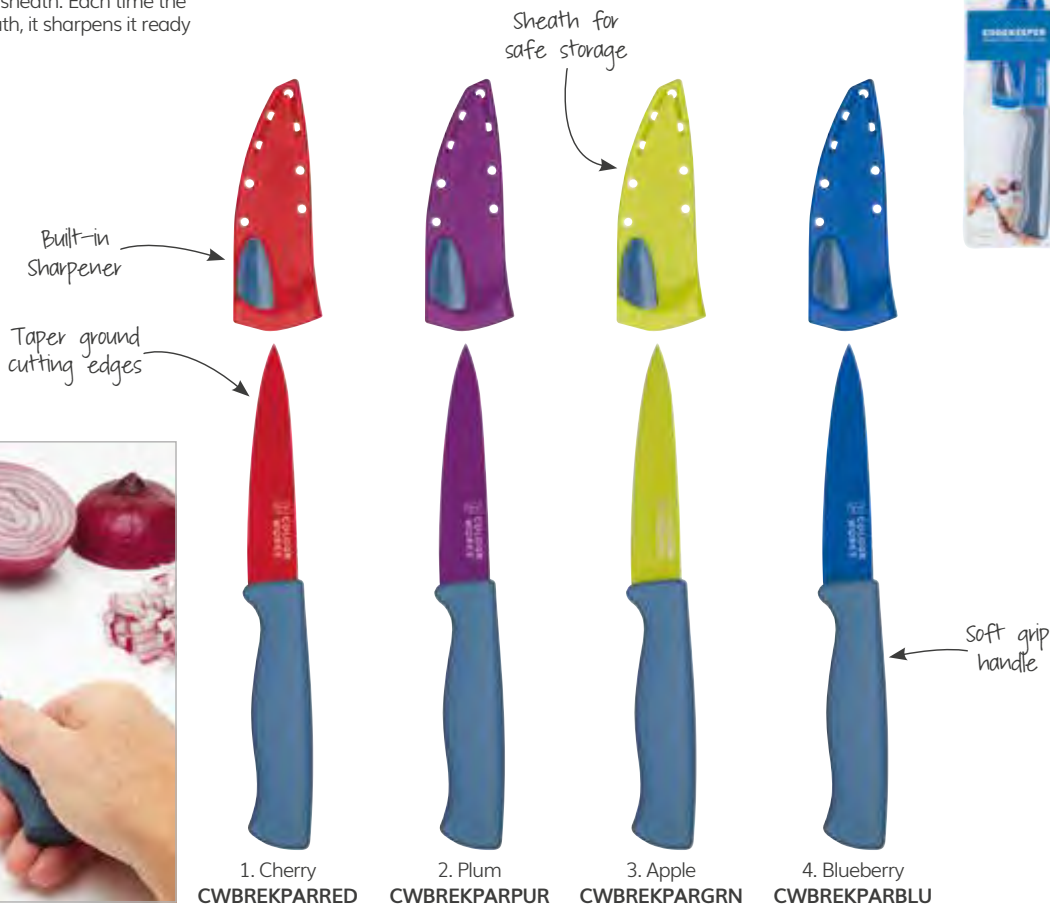

**10** Year Guarantee

**EDGEKEEPER**

Sharpens Edge With Every Use

**NEW**  
ITEMS

**Colourworks Brights Four Piece Knife Set**

An 18.5cm carving knife, 17cm santoku knife and 11.5cm utility knife, each with non-stick coloured stainless steel blades. Set includes a knife sharpener with a tungsten steel wheel for honing blades to a sharper edge. Display boxed.