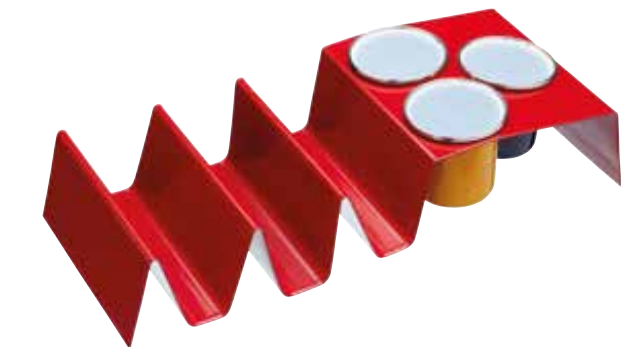

KitchenCraft World of Flavours Enamel Serving Dishes

Stain and scratch resistant. Dishwasher safe. 14cm diameter. Labelled.

KitchenCraft Living Nostalgia Enamel Serving Dishes

Stain and scratch resistant. Dishwasher safe. Labelled.

KitchenCraft World of Flavours Taco Holder and Dip Pot Set

A metal serving stand to hold tacos. With three integrated 70ml dip pots. 31cm x 12.5cm. Gift boxed.

WFTACO

KitchenCraft World of Flavours Enamel Dip Set

A set of three 11cm / 350ml multi coloured bowls, complete with a handy carry / serving tray. Perfect for dips and tapas. Gift boxed.

WFENDIP3PC

KitchenCraft Taco Holder

Pack of four stands to hold tacos when filling and serving. 6cm x 6cm x 5cm. Header card. KCTACOHOLD4PC

KitchenCraft Wrap Holders

Pack of four stands to hold fajitas, burritos and wraps when serving. 8cm x 5cm x 8cm. Header card. KCWRAPHOLD4PC

MasterClass Stainless Steel Serving Baskets

For presenting restaurant style individual portions and meals. Tagged.