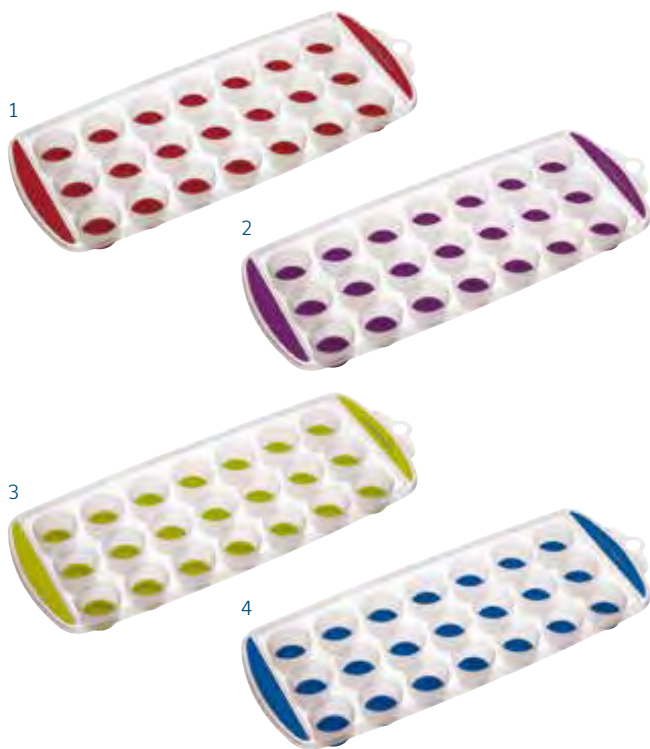

Colourworks Brights 'Pop Out' Ice Cube Trays

Twenty-one hole ice cube trays with coloured non-slip grip handles and flexible bases to pop out ice cubes with ease. Tagged.

1. Cherry
  CWICTRED
2. Plum
  CWICTPUR
3. Apple
  CWICTGRN
4. Blueberry
  CWICTBLU

Colourworks Brights Plastic Cookie / Pastry Cutter Sets

A selection of nesting assorted coloured and shaped cookie cutters each with clear plastic storage cases.