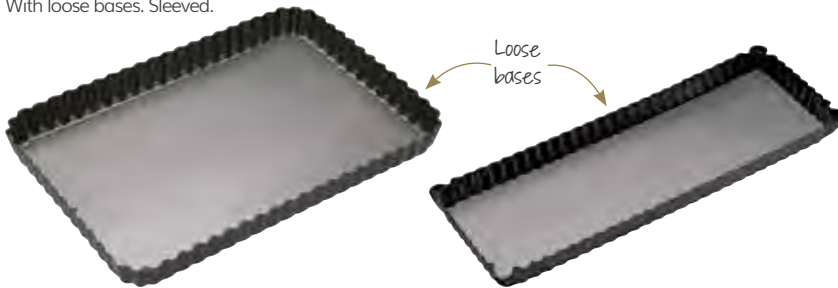

MasterClass Non-Stick Fluted Rectangular Flan / Quiche Tins

With loose bases. Sleeved.

1. Rectangular tin – 31cm x 21cm x 2.5cm
(12" x 8½" x 1")
KCMCHB55

2. Rectangular tin – 36cm x 13cm x 2.5cm
(14" x 5" x 1")
KCMCHB86