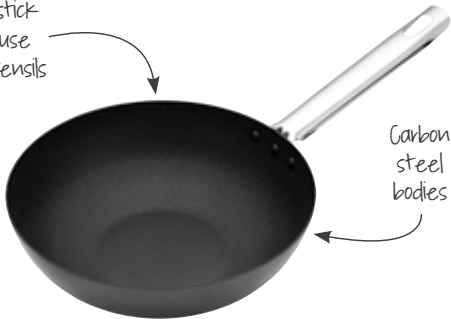

Durable non-stick suitable for use with metal utensils

1. Wok – 24cm (9½")  
MCCWOK1

Induction safe

2. Wok – 30cm (12")  
MCCWOK2

Side helper handle

3. Wok – 35.5cm (14")  
MCCWOK3

**10** YEAR GUARANTEE