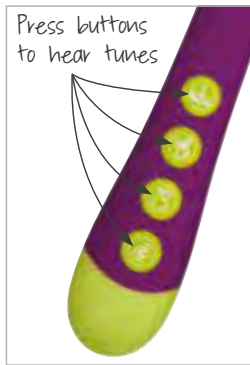

Kitsch'n'fun Musical Cake Servers

A counter top display with twelve individually boxed cake servers with coloured handles. Plays four party tunes – 'Happy Birthday', 'Jingle Bells', 'The Wedding March' and 'For He is a Jolly Good Fellow'. Two AAA batteries included. Individually gift boxed. KCCAKESERVDISP