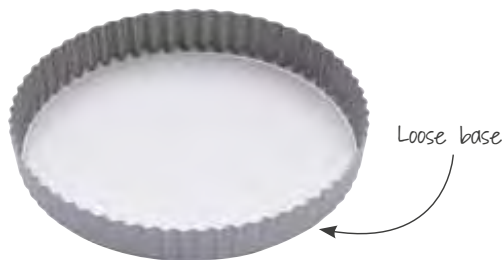

## KitchenCraft Non-Stick Round Flan / Quiche Tin

With loose base. 24.5cm x 3.5cm deep (9½" x 1½"). Sleeved.  
KC2BK17

Loose base