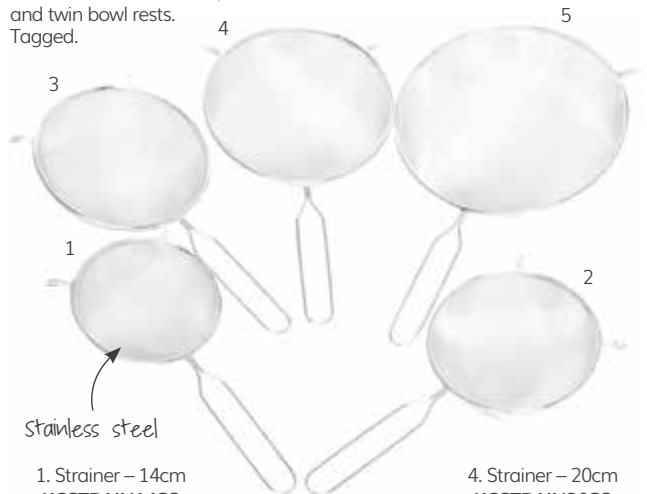

KitchenCraft Stainless Steel Round Sieves

With stainless steel mesh, handles and twin bowl rests. Tagged.

Stainless steel

1. Strainer – 14cm
  KCSTRAIN14SS
2. Strainer – 16cm
  KCSTRAIN16SS
3. Strainer – 18cm
  KCSTRAIN18SS
4. Strainer – 20cm
  KCSTRAIN20SS
5. Strainer – 25cm
  KCSTRAIN25SS