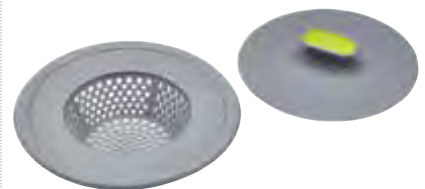

## KitchenCraft Plug and Sink Strainer

Strainer (11.5cm) and plug (10cm) with soft coating for scratch free sinks. Carded. KCSINK2IN1