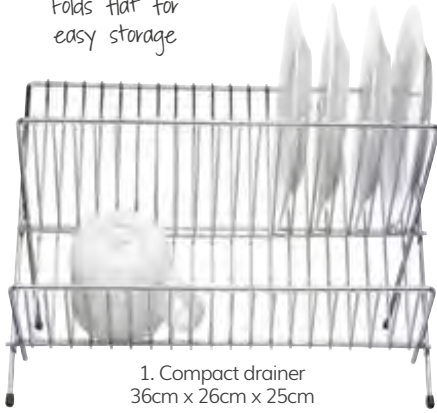

Sink Solutions

KitchenCraft Chrome Plated Fold Away Dish Drainers

Tagged.

Folds flat for easy storage

1. Compact drainer
36cm x 26cm x 25cm
KCFOLDDISHSML