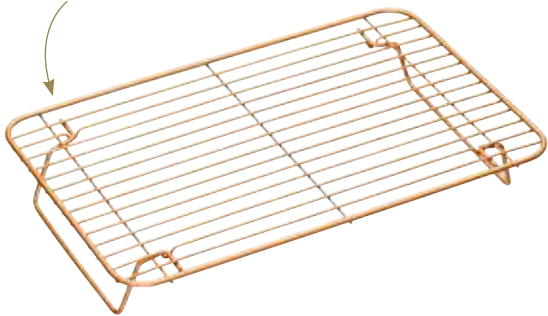

Merchandises entire MasterClass Smart Ceramic range encouraging multiple purchases. With in-built video screen. 60cm x 48cm x 190cm. **MCCERSTAND**

PFOA, PTFE & BPA FREE

**BAKEWARE REINVENTED**

**MasterClass Smart Ceramic Non-Stick Folding Cooling Rack**

With folding legs for use with the MasterClass Smart Ceramic Large Baking Tray (MCCER07), adjacent. 35.5cm x 23cm x 6cm (14" x 9" x 2¼"). Sleeved. **MCCER08**

With folding legs

**MasterClass Smart Ceramic Non-Stick Large Baking Tray**