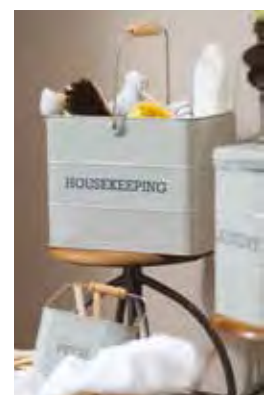

KitchenCraft Living Nostalgia Dustpan and Brush

A powder coated metal pan with a bamboo handled brush. Tagged. LNDPBSET

KitchenCraft Living Nostalgia Tabletop Dustpan and Brush

A 15cm mini brush with natural bristles and a 16cm stainless steel dustpan. A handy soft magnet holds both items together for convenient storage and use. Sleeved. LNTDPB

KitchenCraft Living Nostalgia Upright Dustpan and Brush

A steel dustpan with a flexible front rubber lip, for effective dust collection, together with a long handled brush with non-scratch bristles and a bamboo wood handle. 25.5cm x 23cm x 99cm. Tagged. LNPBSETTALL

KitchenCraft Living Nostalgia Dusters

Tagged.

1. Ostrich feather hand held duster LNFHDUST
2. Microfibre hand held duster LNMFDUST
3. Lambswool hand held duster LNWDUST
4. Telescopic ostrich feather duster – extends from 82cm to 130cm with locking mechanism LNTLFDUST

KitchenCraft Living Nostalgia Housekeeping Boxes

Vintage coloured powder coated metal with printed text labelling, swing handles with wood grip and a convenient inner tray with three individual sections. 33cm x 21cm x 26cm. Tagged.