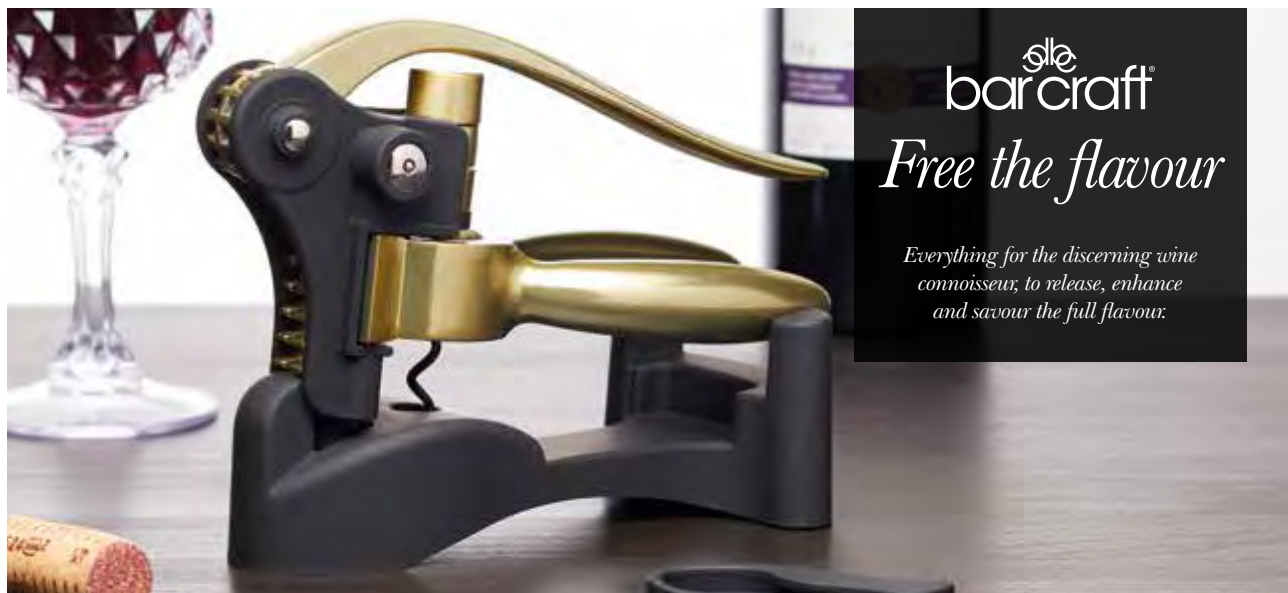

BarCraft
Free the flavour

Everything for the discerning wine connoisseur; to release, enhance and savour the full flavour.

BarCraft Deluxe Lever-Arm Corkscrew Gift Set with Stopper

The set includes a deluxe pearl finish, metal lever-arm, geared action corkscrew with a styled rounded soft touch head and non-slip soft touch décor panels in the corkscrew arms, a matching stopper, a soft touch display stand, a twist action foil cutter, a spare hardened steel non-stick coated corkscrew worm and fully comprehensive instructions. Presented in a deluxe gift presentation and storage box with a magnetic fastener.

KCBCCON3

BarCraft Deluxe Lever-Arm Corkscrew Gift Set

This exclusive set includes a deluxe brass finish, metal lever-arm, geared action corkscrew with a soft touch display stand and twist action foil cutter. Presented in a deluxe gift presentation and storage box with a magnetic fastener.

BCCSCREWBRA