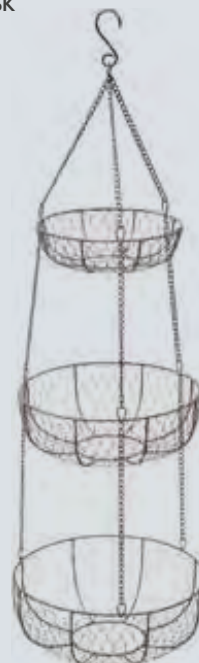

**KitchenCraft Classic Collection
Three Tier Hanging Storage Baskets**

Three distressed wire baskets held together
with an easy to hang chain. 18cm, 23cm
and 25cm diameter baskets. Tagged.
KC3THBASK