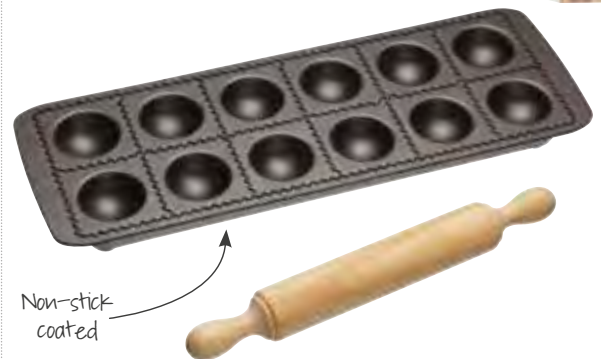

KitchenCraft World of Flavours Italian Deluxe Double Cutter Pasta Machine

For making lasagne, tagliatelle and fettuccine. With a duo-cutter that adjusts to make pasta in up to nine thicknesses, detachable handle, tabletop screw clamp fitting and full care and use instructions. Display boxed.

KCMACH2

KitchenCraft World of Flavours Stainless Steel Pasta Machines

Complete with duo-cutter and fully adjustable rollers for kneading and rolling. Makes lasagne, tagliatelle and fettuccine in up to nine thicknesses. Set includes a table / top clamp to hold the machine securely in place. Display boxed.

KitchenCraft World of Flavours Italian Ravioli Cutters

With wooden handles. Dimensions stated are internal measurements. Tagged.

1. Square cutter – 6cm

WFITRAVCUTSQ

2. Large round cutter – 5.5cm

WFITRAVCUTRDLG

KitchenCraft World of Flavours Italian Non-Stick Ravioli Mould Tray

A twelve hole non-stick ravioli tray complete with a mini wooden rolling pin. 33cm x 11.5cm. Display boxed.

ICRAVTRAY