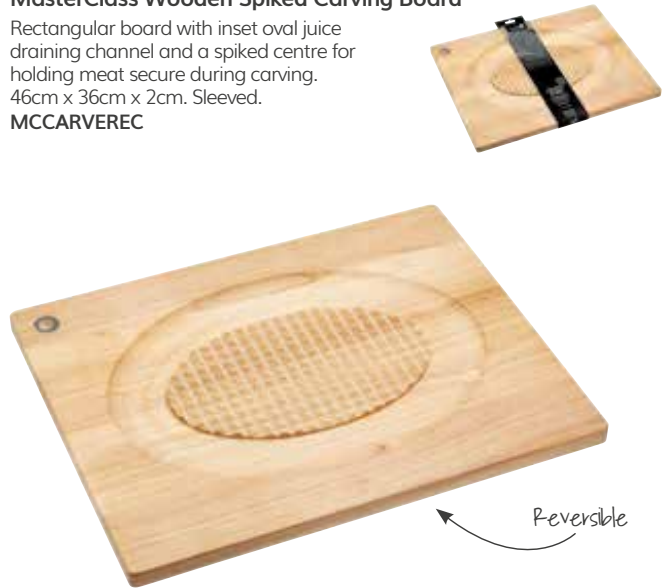

MasterClass Wooden Spiked Carving Board

Rectangular board with inset oval juice draining channel and a spiked centre for holding meat secure during carving. 46cm x 36cm x 2cm. Sleeved. MCCARVEREC