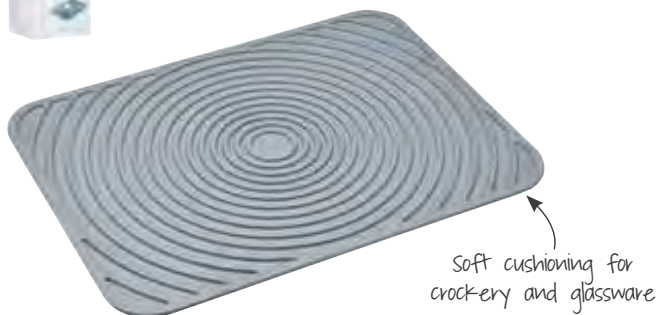

Soft cushioning for crockery and glassware

KitchenCraft Collapsible Dish Drainer

A full size dish drainer which collapses when not in use. Simply press down to collapse to 5cm height, press up to use. With a rigid frame, integral plate holders and cutlery dividers and raised non-slip feet. 37.5cm x 29cm x 12cm. Sleeved. **KCDISHCOL**