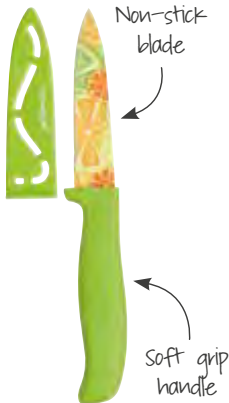

KitchenCraft Healthy Eating Compact Spiralizer

Designed to accommodate various sizes and shapes of fruit and vegetables. With three interchangeable stainless steel blades and sharp grip teeth for a firm hold. Anti-slip feet and easy turn handle fold in for compact storage. Display boxed. **KCHESPIRCOMP**

Tilts for easier, more effective use

Creates :

Feet and handle fold for space saving storage

KitchenCraft Healthy Eating Hand Held Ratchet Spiralizer

Easy to use, with stainless steel blade and ratchet mechanism for effortlessly creating vegetable spirals. Display boxed. **KCHESPIRHAND**

Easy twist action

KitchenCraft Healthy Eating 24cm Silicone Universal Steaming Basket

Flexible silicone auto adjusts to the size of different pans. Heat resistant to 260°C with easy lift out central handle and draining holes. Non-scratch. Sleeved. **KCHESTEAM**

KitchenCraft Healthy Eating Knife and Board Combi Set

An 8.5cm paring knife with a stainless steel non-stick coated patterned blade, non-slip handle and safety sheath and a 25.5cm reversible polyethylene patterned chopping board. Clam packed. **KCHEBRDSET**

BPA FREE

Hygienic and stain resistant

BPA FREE

Easy to clean

Flexes to the size of pans