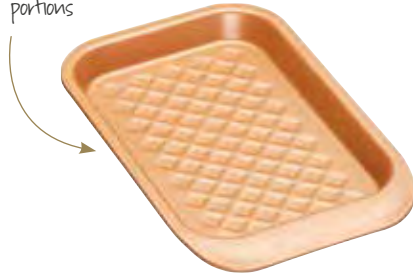

With folding legs for use with the MasterClass Smart Ceramic Large Baking Tray (MCCER07), adjacent. 35.5cm x 23cm x 6cm (14" x 9" x 2¼"). Sleeved. **MCCER08**

With folding legs

**MasterClass Smart Ceramic Non-Stick Large Baking Tray**

40cm x 27cm x 2cm (16" x 10½" x ¾"). Sleeved. **MCCER07**

Diamond surface eases release and aids browning

**MasterClass Smart Ceramic Non-Stick Individual Baking Tray**

23cm x 15cm x 2cm (9" x 6" x 1").  
24cm with handle. Sleeved.  
MCCER06

Perfect for small portions

**MasterClass Smart Ceramic Non-Stick Nine Hole Muffin Tin**

24.5cm x 22.5cm x 3cm (9½" x 9" x 1¼")  
(holes 5.5cm x 3cm). Sleeved.  
MCCER05

Flawless food release

**MasterClass Smart Ceramic Non-Stick 2lb Loaf Tin**

23cm x 15cm x 6cm (9" x 6" x 2½").  
24cm with handle. Sleeved.  
MCCER02

**MasterClass Smart Ceramic Non-Stick Square Baking / Cake Tin**

23cm x 23cm x 6cm (9" x 9" x 2½").  
24cm with handle. Sleeved.  
MCCER01